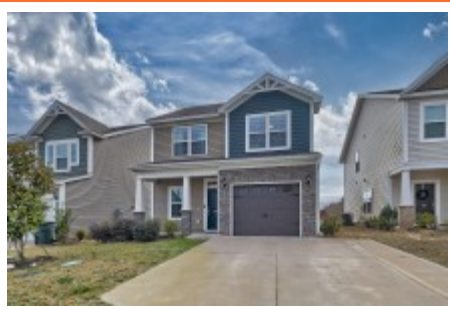

NextHome
SPECIALISTS

**958 Tuxford Trail
Elgin,, SC 29045**

Virtual Tour:
<https://tours.look2homes.com/index/21843>

Jim Leitherer
Office Phone: 803-298-8481
Cell Phone: 803-298-0054
jimleitherer@gmail.com
<http://LeithererRealEstate.com>