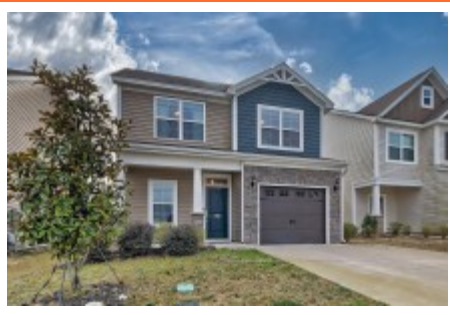

NextHome
SPECIALISTS

**958 Tuxford Trail
Elgin,, SC 29045**

Virtual Tour:

<https://tours.look2homes.com/index/21843>

Jim Leitherer

Cell Phone: 803-298-0054

jimleitherer@gmail.com

<http://LeithererRealEstate.com>