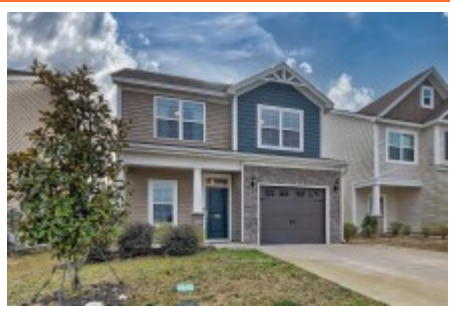

NextHome
SPECIALISTS

**958 Tuxford Trail
Elgin,, SC 29045**

Virtual Tour:
<https://tours.look2homes.com/index/21843>

Jim Leitherer
Office Phone: 803-298-8481
Cell Phone: 803-298-0054
jimleitherer@gmail.com
<http://LeithererRealEstate.com>