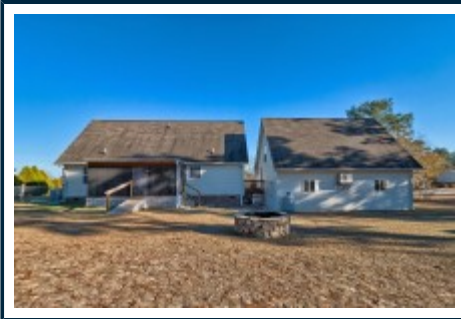

M MACKEY
REALTY

**420 Crestwood Arch
Lexington,, SC 29073**

Virtual Tour:

<https://tours.look2homes.com/index/21818>

Emily Smith

Cell Phone: 803-603-3670

theemilypsmith@gmail.com

Information is deemed reliable but not guaranteed!