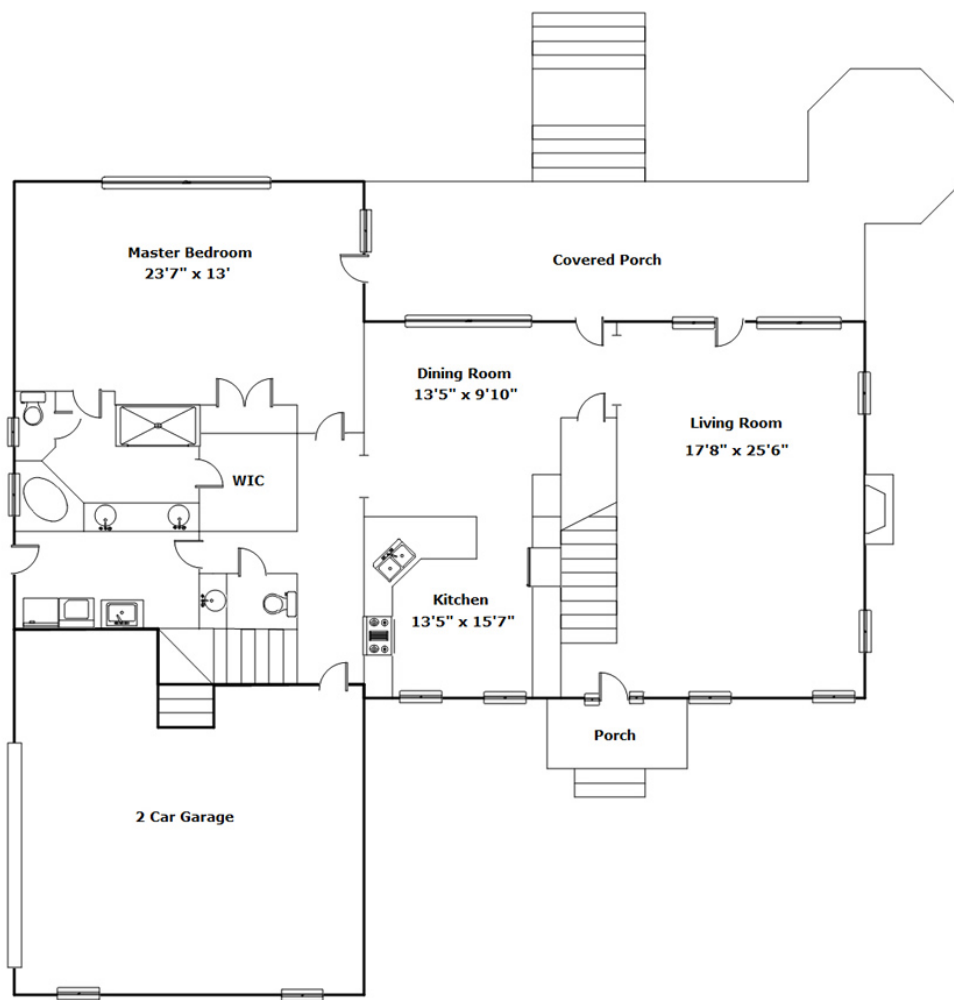

155 E Drake Rd - Gilbert, SC 29054

Presenting a beautiful home for your consideration!

Property Details

4 Bedroom(s)
3 Bath(s)
1 Half Bath(s)

SQFT

Total	2893
Main Level	1826
Upper Level	615
FROG	452
Garage	594

Mark Ilderton

Cell Phone: 803-960-6372
cmarkilderton@gmail.com

Information is deemed reliable but not guaranteed!

Drawn by: Look2 Homes Columbia

View this floor plan online at
<https://tours.look2homes.com/index/21710>