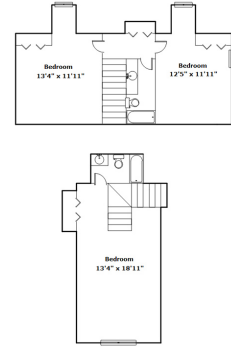

155 E Drake Rd - Gilbert, SC 29054

Presenting a beautiful home for your consideration!

Property Details

4 Bedroom(s)
3 Bath(s)
1 Half Bath(s)

SQFT

Total	2893
Main Level	1826
Upper Level	615
FROG	452
Garage	594

Mark Ilderton

Cell Phone: 803-960-6372
cmarkilderton@gmail.com

Information is deemed reliable but not guaranteed!

Drawn by: Look2 Homes Columbia

View this floor plan online at
<https://tours.look2homes.com/index/21710>