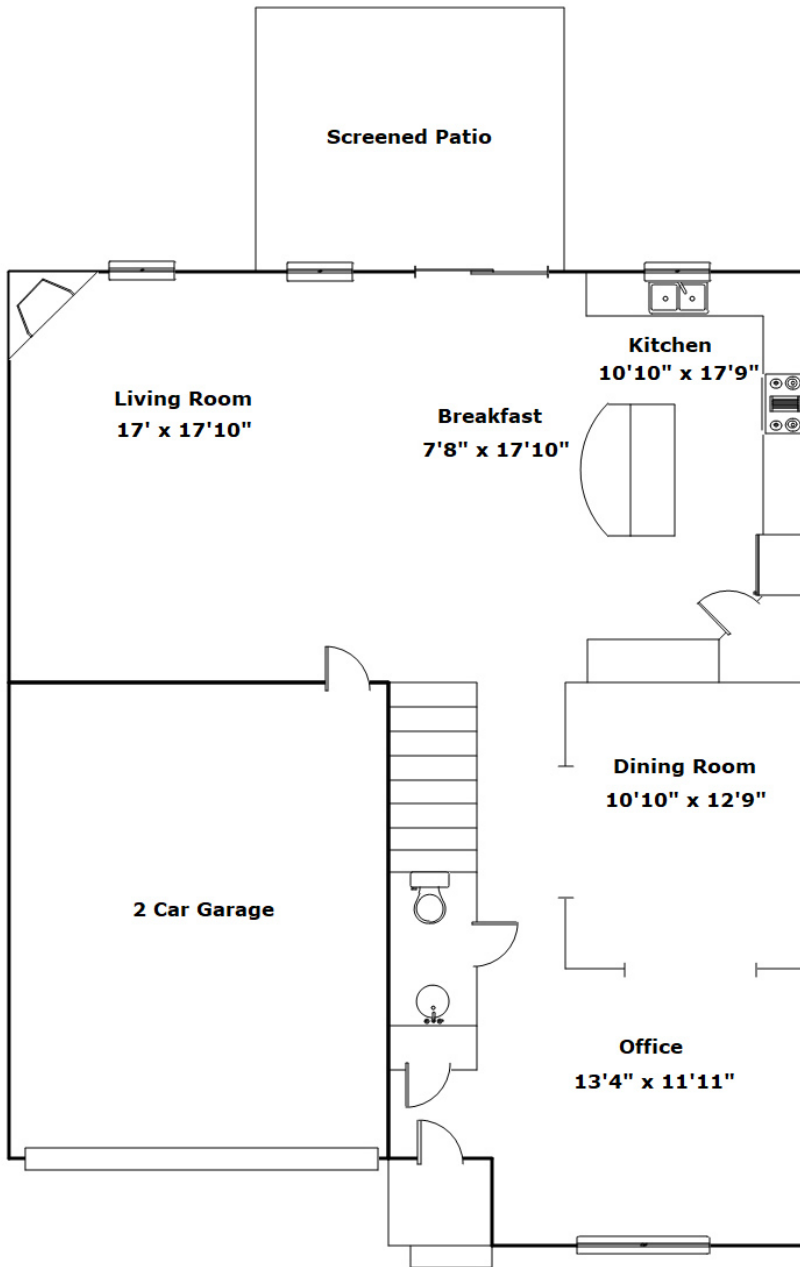

385 Blythe Creek Dr - Blythewood, SC 29016

Presenting a beautiful home for your consideration!

Property Details

4 Bedroom(s)

2 Bath(s)

1 Half Bath(s)

SQFT

Total 2567

Martha McCoy

Cell Phone: 803-447-2417

martha@marthamccoy.com

<http://marthamccoy.com>

Information is deemed reliable but not guaranteed!

Drawn by: Look2 Homes Columbia - builder square footage

View this floor plan online at
<https://tours.look2homes.com/index/21677>