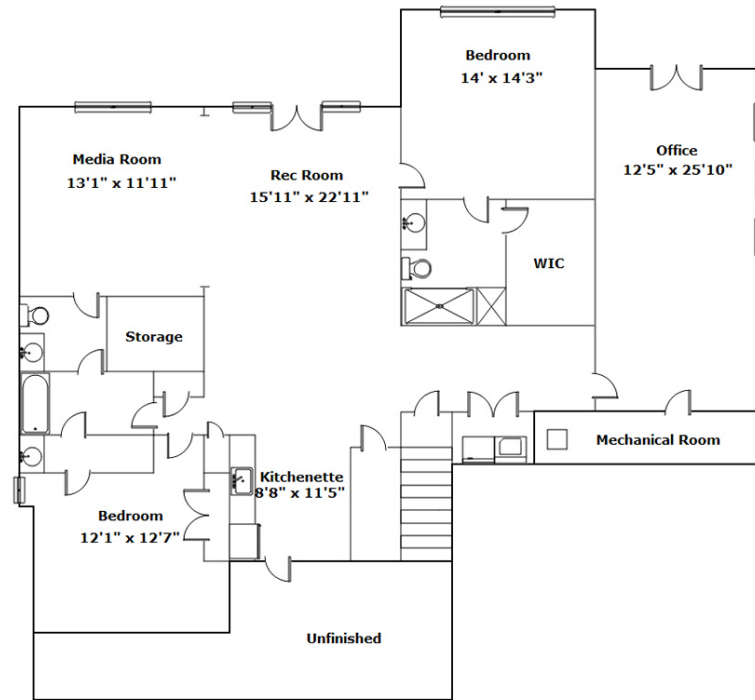

Information is deemed reliable but not guaranteed!

Virtual Tour:

<https://tours.look2homes.com/index/21665>

Terri Scheper

Office Phone: 803-600-4485

Cell Phone: 803-600-4485

terrinxthome@gmail.com

<http://www.29036info.com>