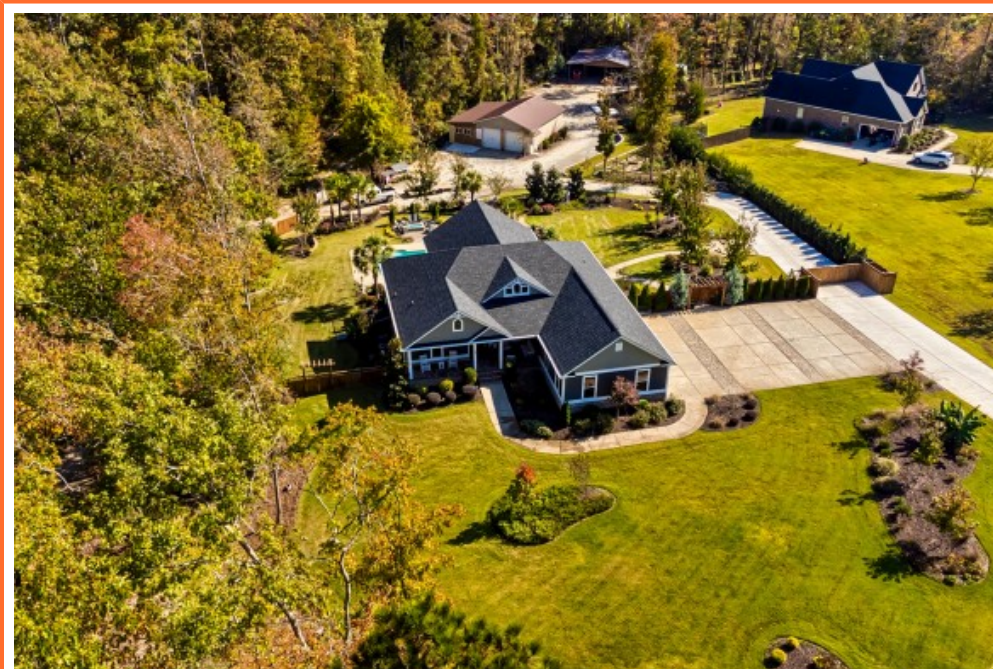

**NextHome**  
SPECIALISTS

**107 Sylvan St  
Chapin,, SC 29036**

**Virtual Tour:**  
<https://tours.look2homes.com/index/21665>

**Terri Scheper**  
Office Phone: 803-600-4485  
Cell Phone: 803-600-4485  
terrinxthome@gmail.com  
<http://www.29036info.com>