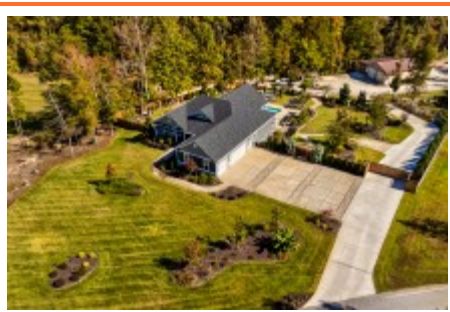

**NextHome**  
SPECIALISTS

**107 Sylvan St  
Chapin,, SC 29036**

**Virtual Tour:**  
<https://tours.look2homes.com/index/21665>

**Terri Scheper**  
Office Phone: 803-600-4485  
Cell Phone: 803-600-4485  
terrinxthome@gmail.com  
<http://www.29036info.com>