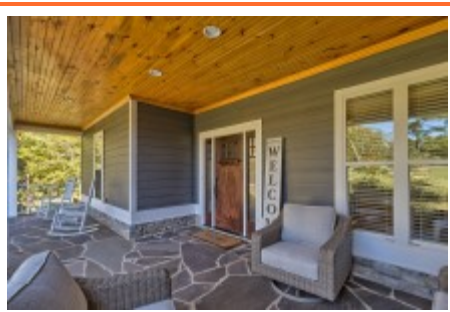

**NextHome**  
SPECIALISTS

**107 Sylvan St  
Chapin,, SC 29036**

**Virtual Tour:**  
<https://tours.look2homes.com/index/21665>

**Terri Scheper**  
Office Phone: 803-600-4485  
Cell Phone: 803-600-4485  
terrinxthome@gmail.com  
<http://www.29036info.com>