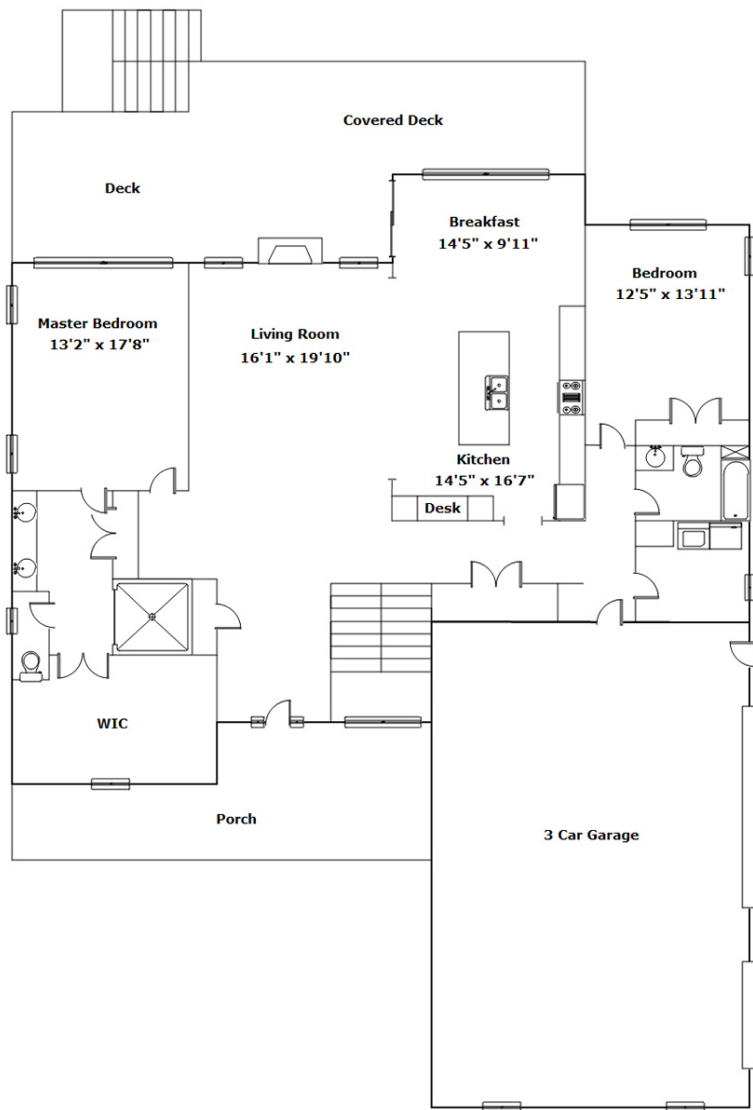

Information is deemed reliable but not guaranteed!

Virtual Tour:

<https://tours.look2homes.com/index/21665>

Terri Scheper

Office Phone: 803-600-4485

Cell Phone: 803-600-4485

terrinxthome@gmail.com

<http://www.29036info.com>