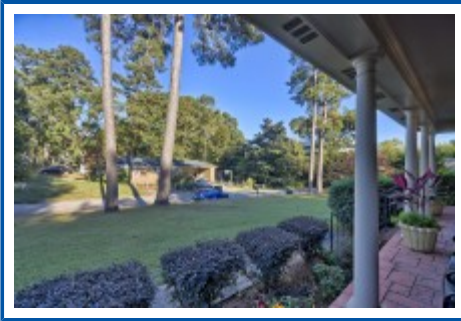

RE/MAX
ADVANTAGE GROUP

**2703 Eastlawn Dr
Columbia,, SC 29210**

Virtual Tour:
<https://tours.look2homes.com/index/21636>

Stefanie Lane
Cell Phone: 803-404-0353
stefanie.lane@remax.net

Information is deemed reliable but not guaranteed!