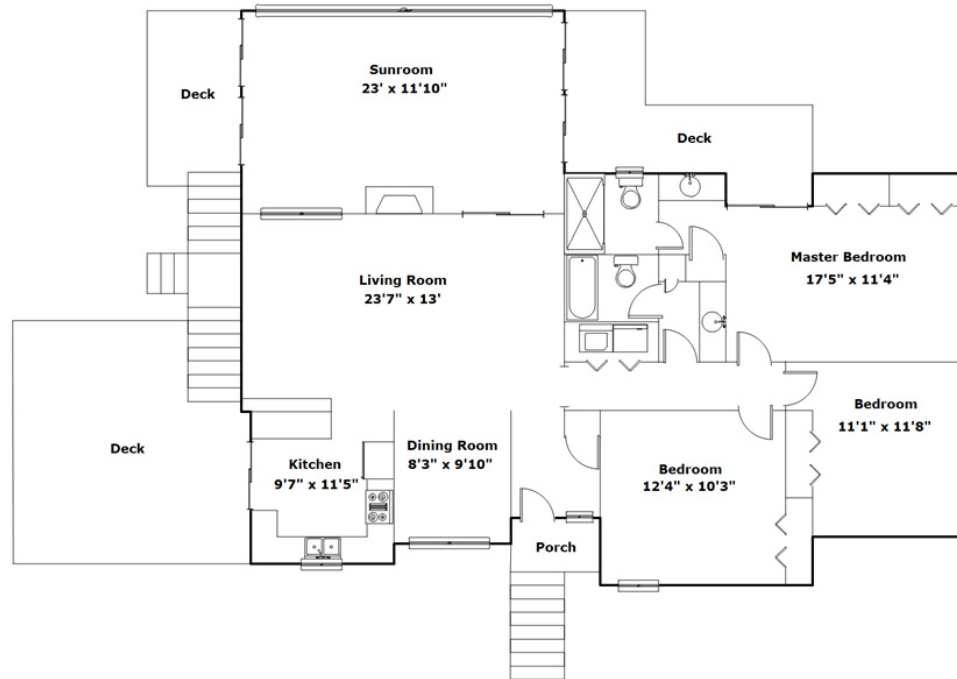

Information is deemed reliable but not guaranteed!

Virtual Tour:

<https://tours.look2homes.com/index/21602>

Sarah Bennett

Cell Phone: 803-807-0505

sarah@sarahtherealtor.com