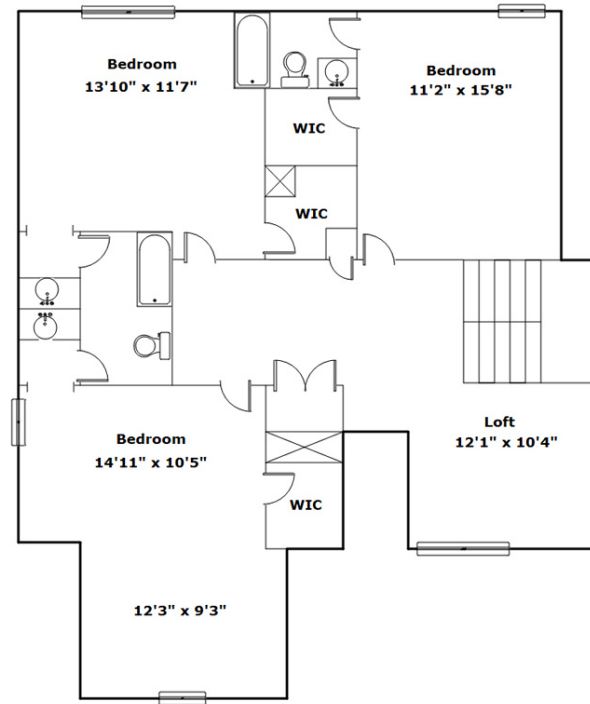

327 Woodlander Dr
Blythewood,, SC 29016

Virtual Tour:

<https://tours.look2homes.com/index/21555>

Connie Lollis

Cell Phone: 803-239-7270

Connie@ConnieLollis.com

Information is deemed reliable but not guaranteed!