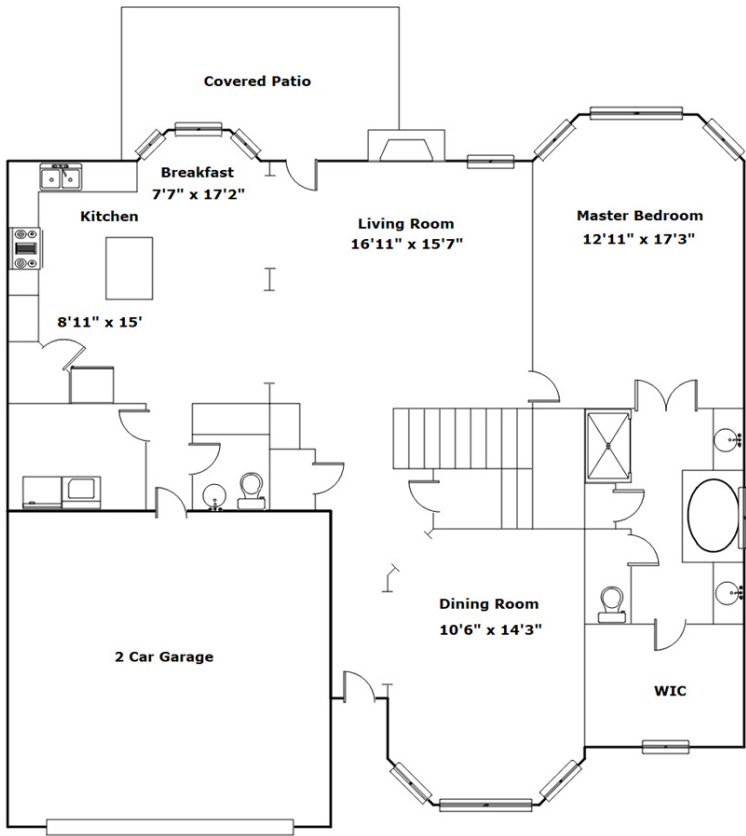

327 Woodlander Dr
Blythewood,, SC 29016

Virtual Tour:

<https://tours.look2homes.com/index/21555>

Connie Lollis

Cell Phone: 803-239-7270

Connie@ConnieLollis.com

Information is deemed reliable but not guaranteed!