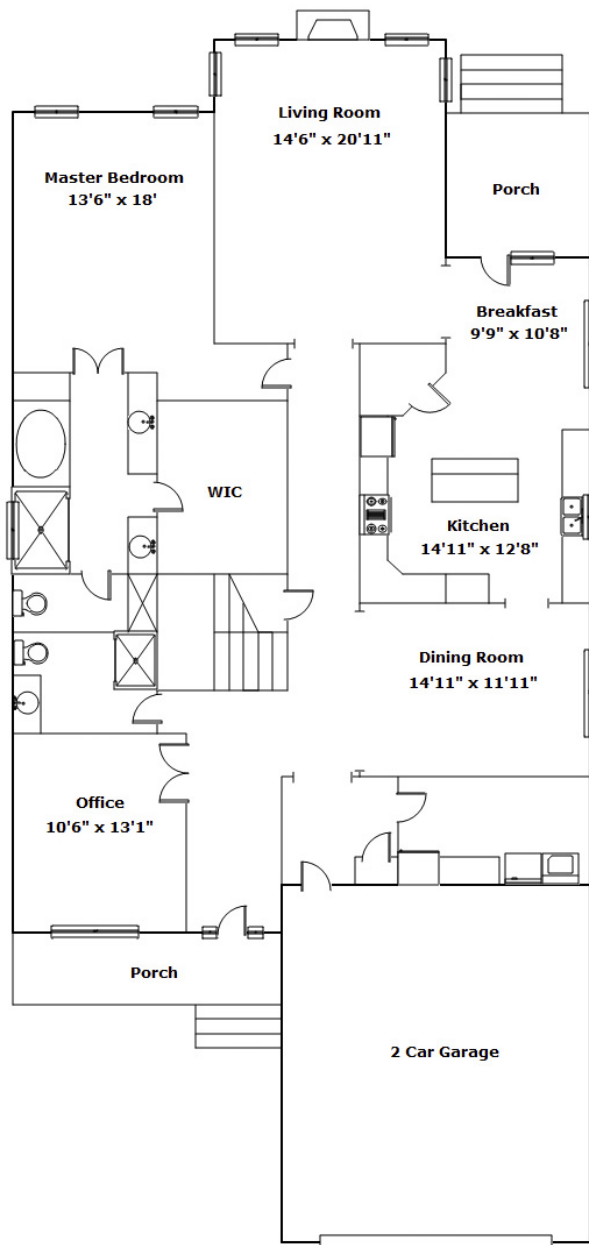

5 Oakman Ln - Columbia, SC 29209

Presenting a beautiful home for your consideration!

Property Details

4 Bedroom(s)
4 Bath(s)

SQFT

Total	3846
Main Level	2180
Upper Level	1666
Garage	526

Dana Wolfe

Cell Phone: 803.446.9992
dana@wolfeandtaylor.com

Information is deemed reliable but not guaranteed!

**Wolfe &
Taylor**
REALTORS SINCE 1945

5 Oakman Ln - Columbia, SC 29209

Drawn by: Look2 Homes Columbia

View this floor plan online at
<https://tours.look2homes.com/index/21304>