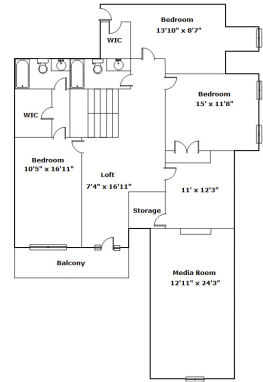

5 Oakman Ln - Columbia, SC 29209