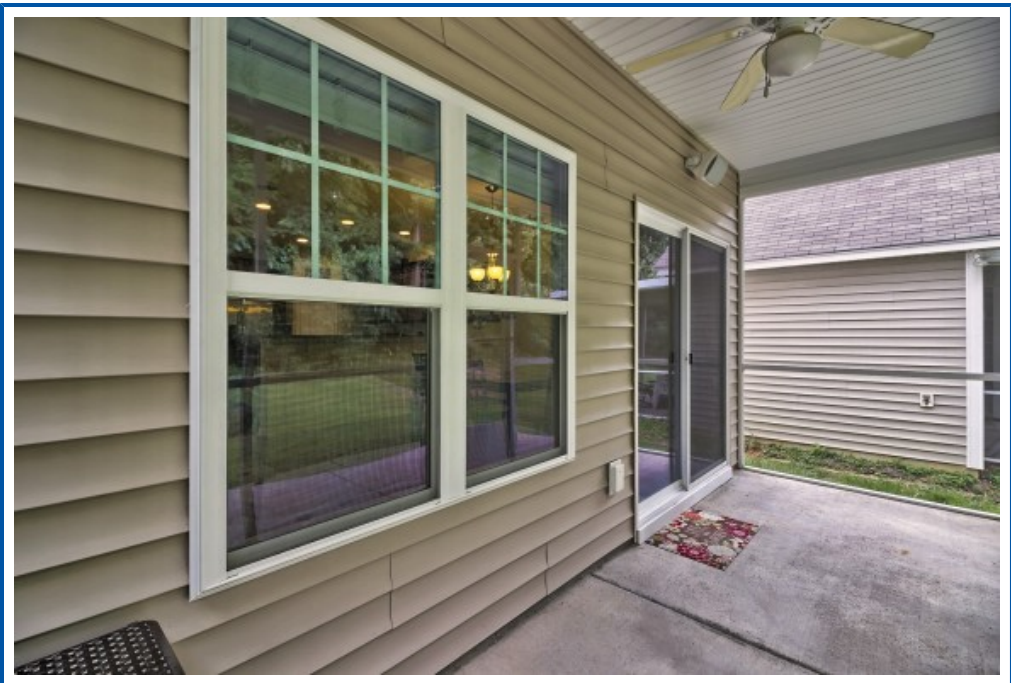

RE/MAX
PURPOSE DRIVEN

**120 Misty Dew Ln
Lexington,, SC 29072**

Virtual Tour:
<https://tours.look2homes.com/index/21258>

Danielle Burke
Office Phone: 803-356-0424
Cell Phone: 631-445-9181
DanielleBurkeRealtor@gmail.com