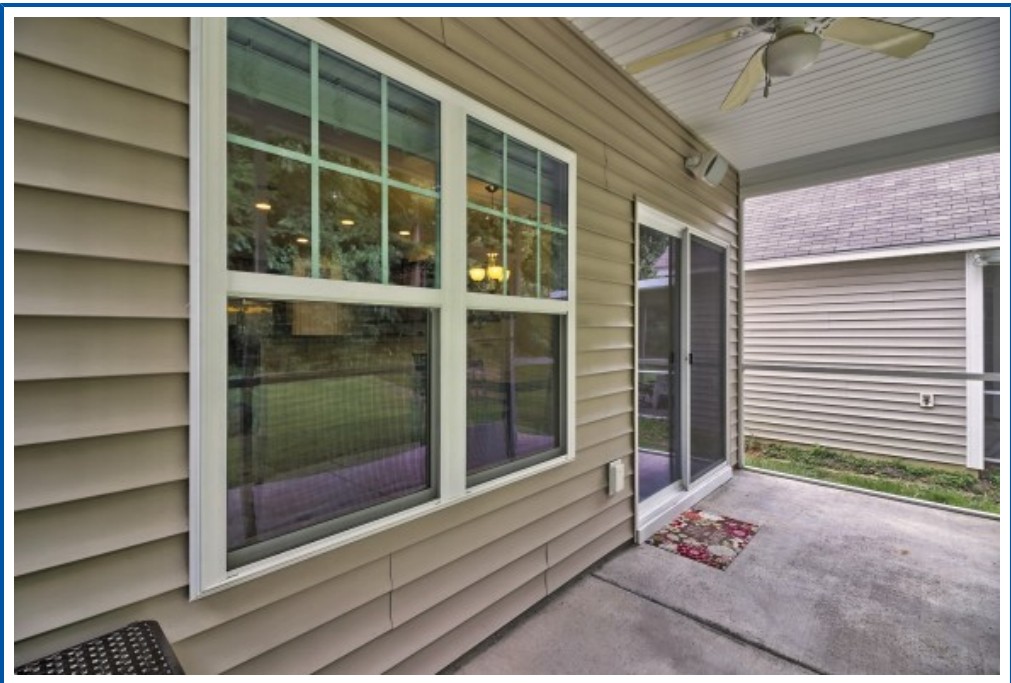

RE/MAX
PURPOSE DRIVEN

**120 Misty Dew Ln
Lexington,, SC 29072**

Virtual Tour:

<https://tours.look2homes.com/index/21258>

Danielle Burke

Office Phone: 803-356-0424

Cell Phone: 631-445-9181

DanielleBurkeRealtor@gmail.com