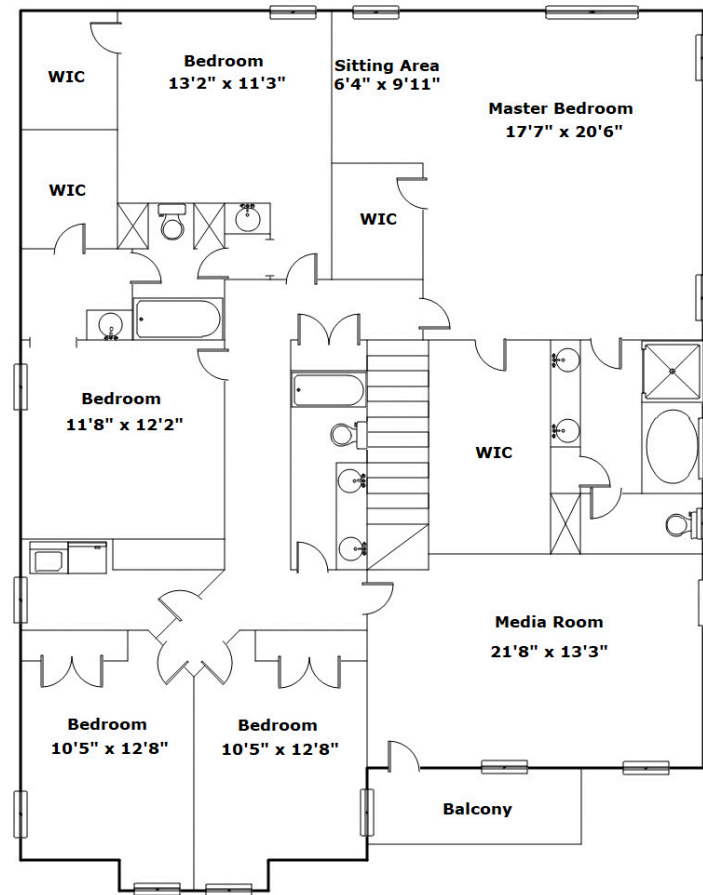

Information is deemed reliable but not guaranteed!

Virtual Tour:
<https://tours.look2homes.com/index/21218>