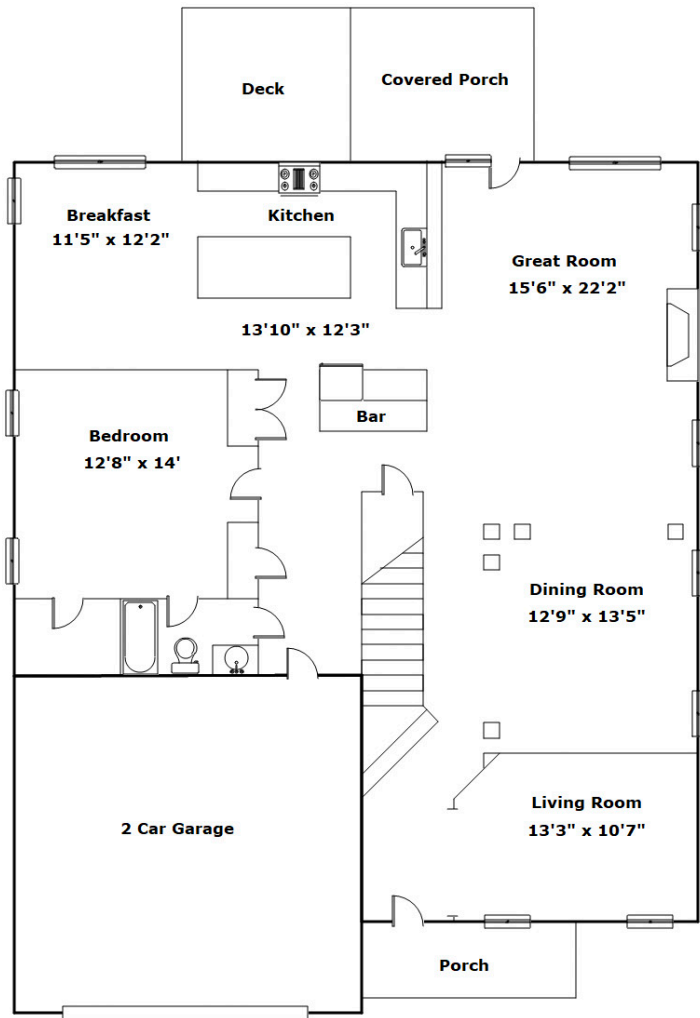

Information is deemed reliable but not guaranteed!

Virtual Tour:
<https://tours.look2homes.com/index/21218>