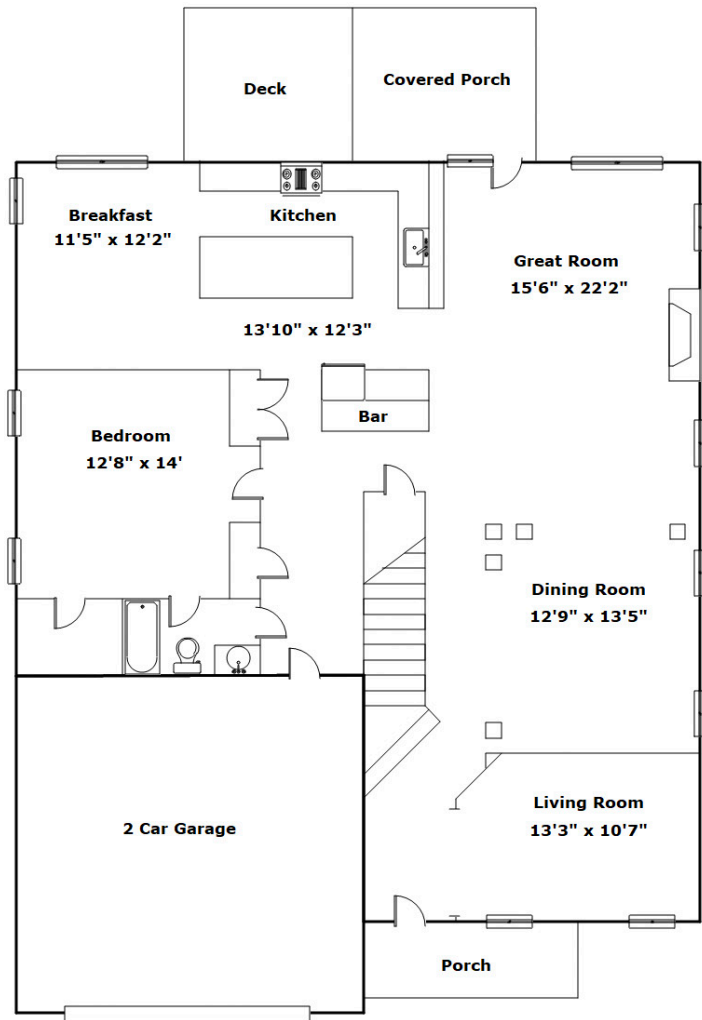

Information is deemed reliable but not guaranteed!

Virtual Tour:
<https://tours.look2homes.com/index/21218>