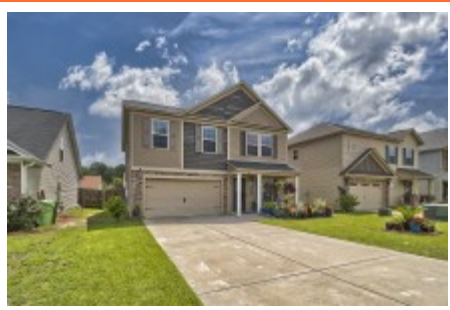

NextHome
SPECIALISTS

**816 Derby Downs Ct
Elgin,, SC 29045**

Virtual Tour:
<https://tours.look2homes.com/index/21210>

Jim Leitherer
Cell Phone: 803-298-0054
jimleitherer@gmail.com
<http://LeithererRealEstate.com>