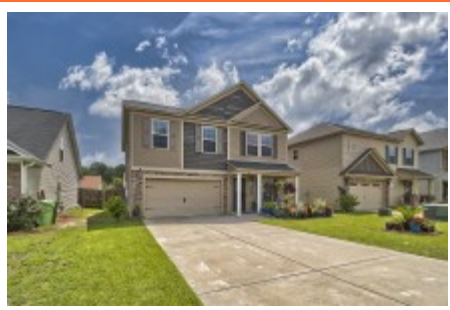

**NextHome**  
SPECIALISTS

**816 Derby Downs Ct  
Elgin,, SC 29045**

**Virtual Tour:**  
<https://tours.look2homes.com/index/21210>

**Jim Leitherer**  
Office Phone: 803-298-8481  
Cell Phone: 803-298-0054  
jimleitherer@gmail.com  
<http://LeithererRealEstate.com>