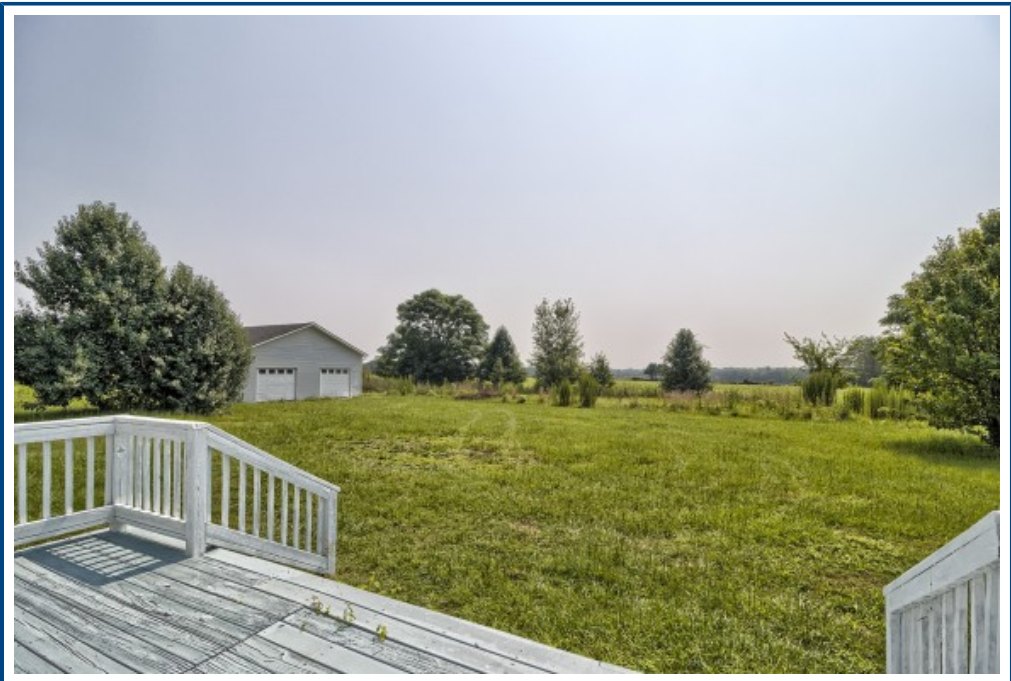

**Equity**  
EQUITY REAL ESTATE™

**684 McCaskill Rd  
Camden,, SC 29020**

**Virtual Tour:**

**<https://tours.look2homes.com/index/21169>**

**Collin George**

Cell Phone: 803-403-6002

ppmcolumbia@gmail.com

Information is deemed reliable but not guaranteed!