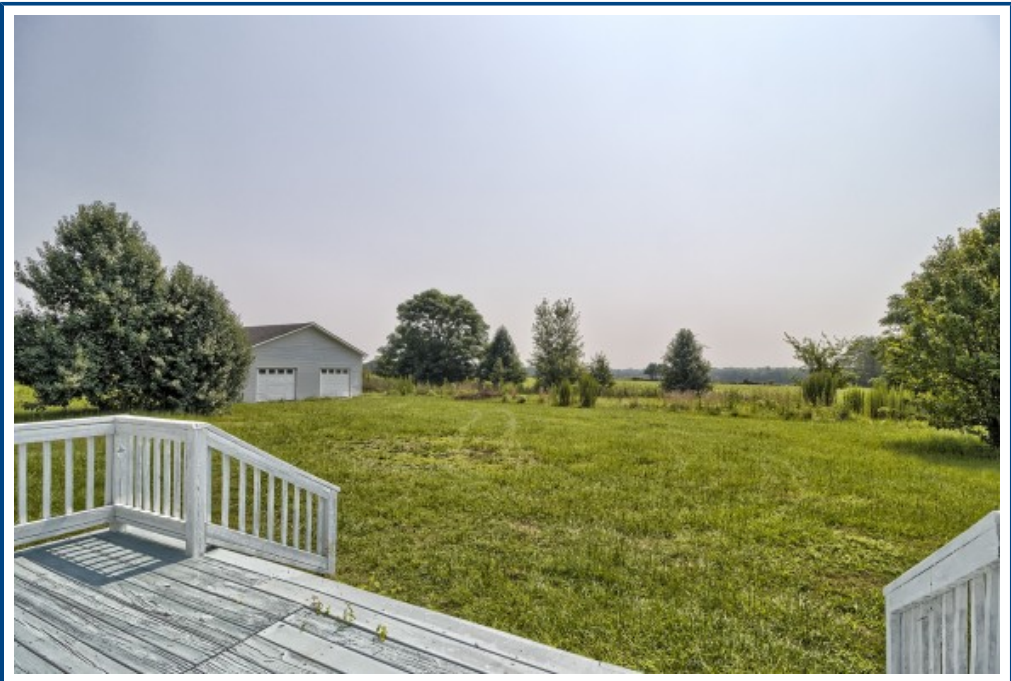

Equity
EQUITY REAL ESTATE™

**684 McCaskill Rd
Camden,, SC 29020**

Virtual Tour:

<https://tours.look2homes.com/index/21169>

Collin George

Cell Phone: 803-403-6002

ppmcolumbia@gmail.com

Information is deemed reliable but not guaranteed!