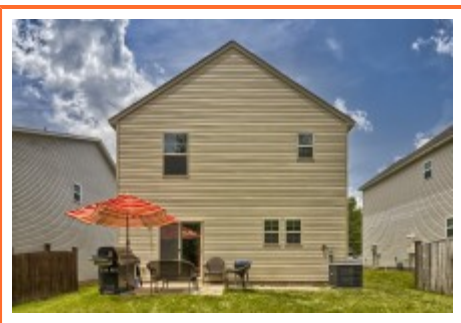

**NextHome**  
SPECIALISTS

**109 Pacific Ave  
Chapin,, SC 29036**

**Virtual Tour:**  
<https://tours.look2homes.com/index/21087>

**Terri Scheper**  
Office Phone: 803-600-4485  
Cell Phone: 803-600-4485  
terrinxthome@gmail.com  
<http://www.29036info.com>