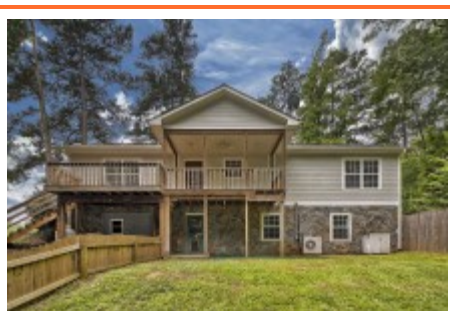

NextHome
SPECIALISTS

**1628 Loner Rd
Blythewood,, SC 29016**

Virtual Tour:
<https://tours.look2homes.com/index/21068>

Terri Scheper
Office Phone: 803-600-4485
Cell Phone: 803-600-4485
terrinxthome@gmail.com
<http://www.29036info.com>