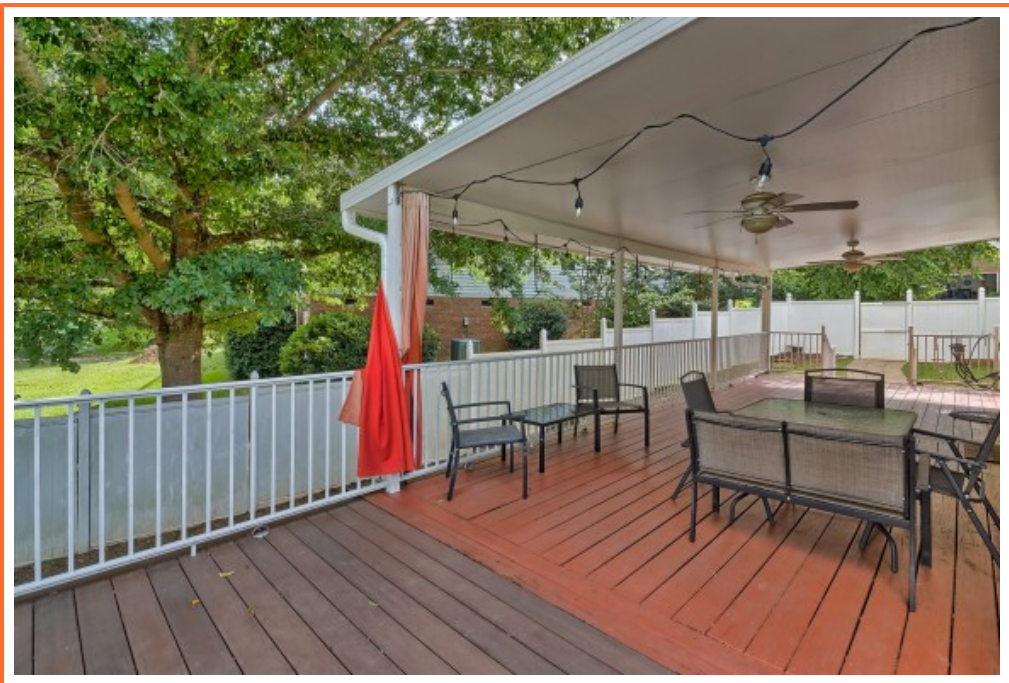

NextHome
SPECIALISTS

**220 Myles Ct
Lexington,, SC 29072**

Virtual Tour:
<https://tours.look2homes.com/index/21055>

Bonni Jeffers
Cell Phone: 803-369-0406
bonni@nexthomespecialists.com

Information is deemed reliable but not guaranteed!