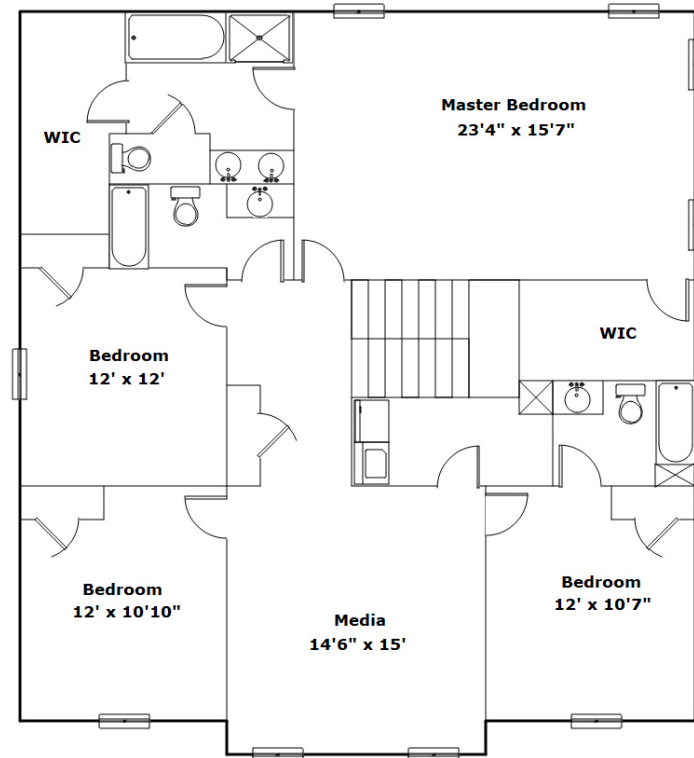

Information is deemed reliable but not guaranteed!

Virtual Tour:

<https://tours.look2homes.com/index/21008>