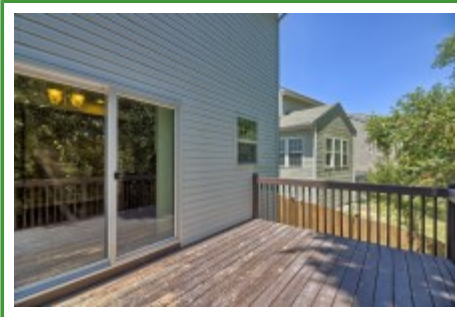

**Better  
Homes**  
and Gardens  
REAL ESTATE

MEDLEY

**215 Luna Trail  
Lexington,, SC 29072**

Virtual Tour:

<https://tours.look2homes.com/index/21008>

**Tammy Hoey**

Cell Phone: 803-546-4882

colahomesales@gmail.com