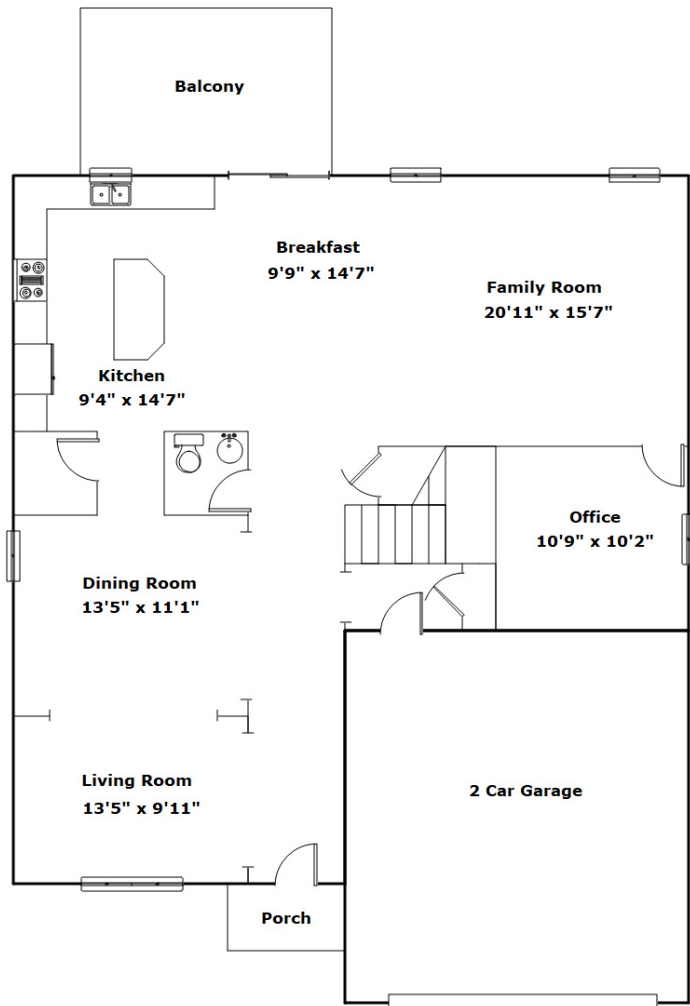

Information is deemed reliable but not guaranteed!

Virtual Tour:

<https://tours.look2homes.com/index/21008>