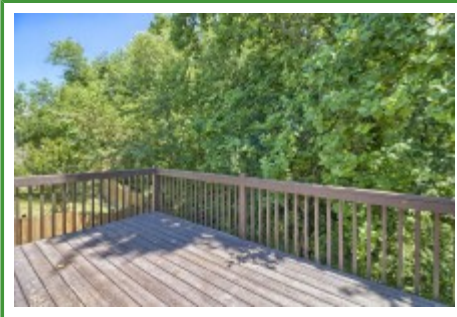

**Better  
Homes**  
and Gardens  
REAL ESTATE

MEDLEY

**215 Luna Trail  
Lexington,, SC 29072**

Virtual Tour:

<https://tours.look2homes.com/index/21008>

**Tammy Hoey**

Cell Phone: 803-546-4882

colahomesales@gmail.com