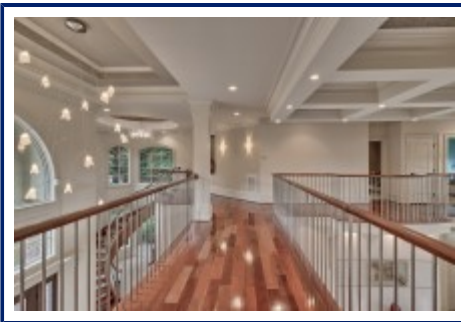

**51 Shoreline Dr  
Columbia,, SC 29229**

Virtual Tour:

<https://tours.look2homes.com/index/20933>

**Denise England**

Office Phone: 803-319-1977

Cell Phone: 803-319-1977

denise.english@cbcarolinas.com

Information is deemed reliable but not guaranteed!