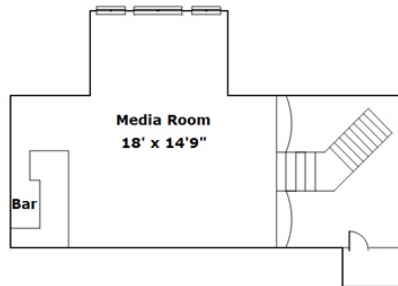

**51 Shoreline Dr  
Columbia,, SC 29229**

Virtual Tour:

<https://tours.look2homes.com/index/20933>

**Denise England**

Office Phone: 803-319-1977

Cell Phone: 803-319-1977

denise.english@cbcarolinas.com

Information is deemed reliable but not guaranteed!