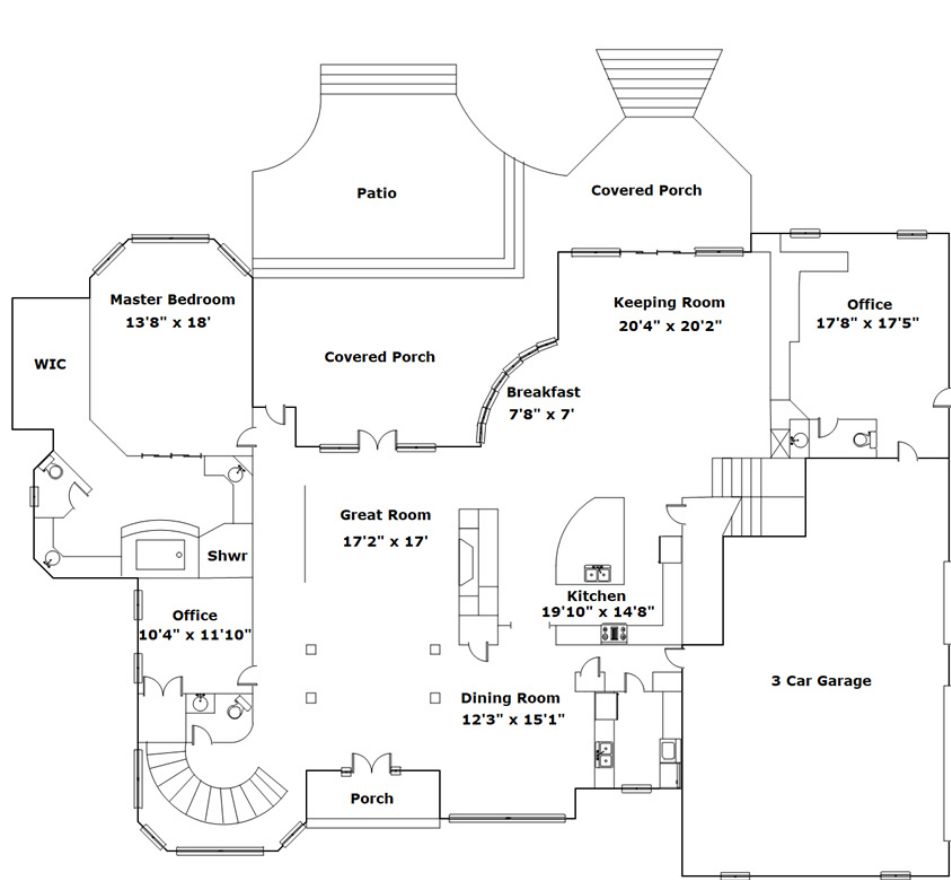

**51 Shoreline Dr  
Columbia,, SC 29229**

Virtual Tour:

<https://tours.look2homes.com/index/20933>

**Denise England**

Office Phone: 803-319-1977

Cell Phone: 803-319-1977

denise.english@cbcarolinas.com

Information is deemed reliable but not guaranteed!