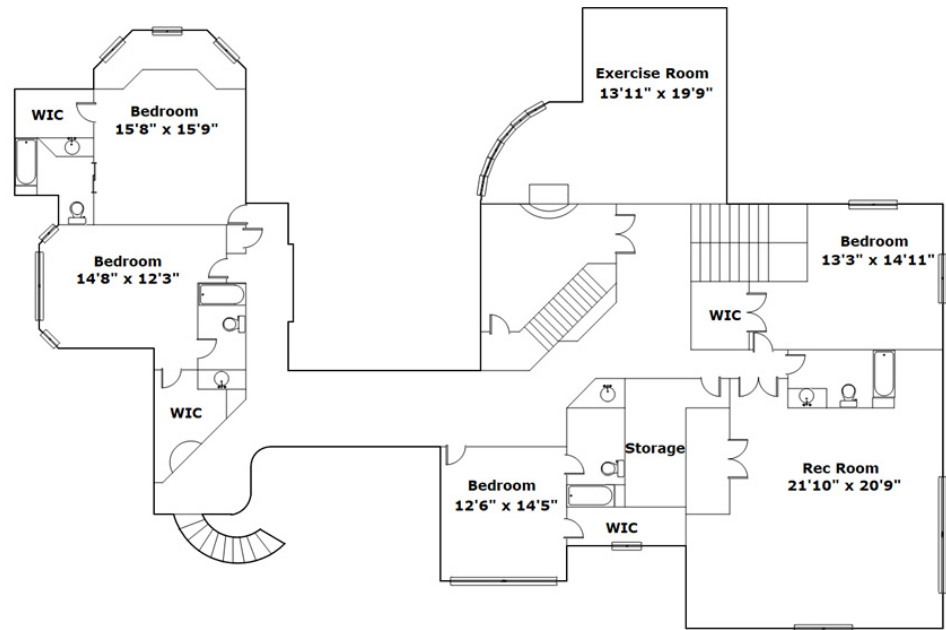

**51 Shoreline Dr  
Columbia,, SC 29229**

Virtual Tour:

<https://tours.look2homes.com/index/20933>

**Denise England**

Office Phone: 803-319-1977

Cell Phone: 803-319-1977

denise.english@cbcarolinas.com

Information is deemed reliable but not guaranteed!