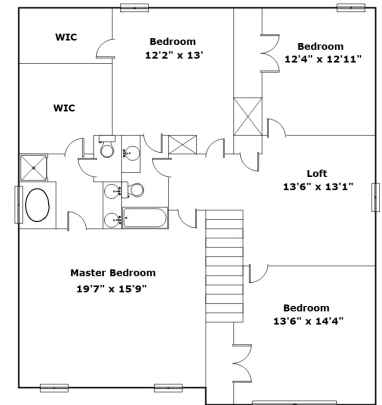

Drawn by: Look2 Homes Columbia

View this floor plan online at
<https://tours.look2homes.com/index/20921>

Ashton Hambright
Cell Phone: 803-960-1446
ashton.hambright@cbcarolinas.com
<http://ashton.cbintouch.com>

Information is deemed reliable but not guaranteed!

COLDWELL BANKER
REALTY