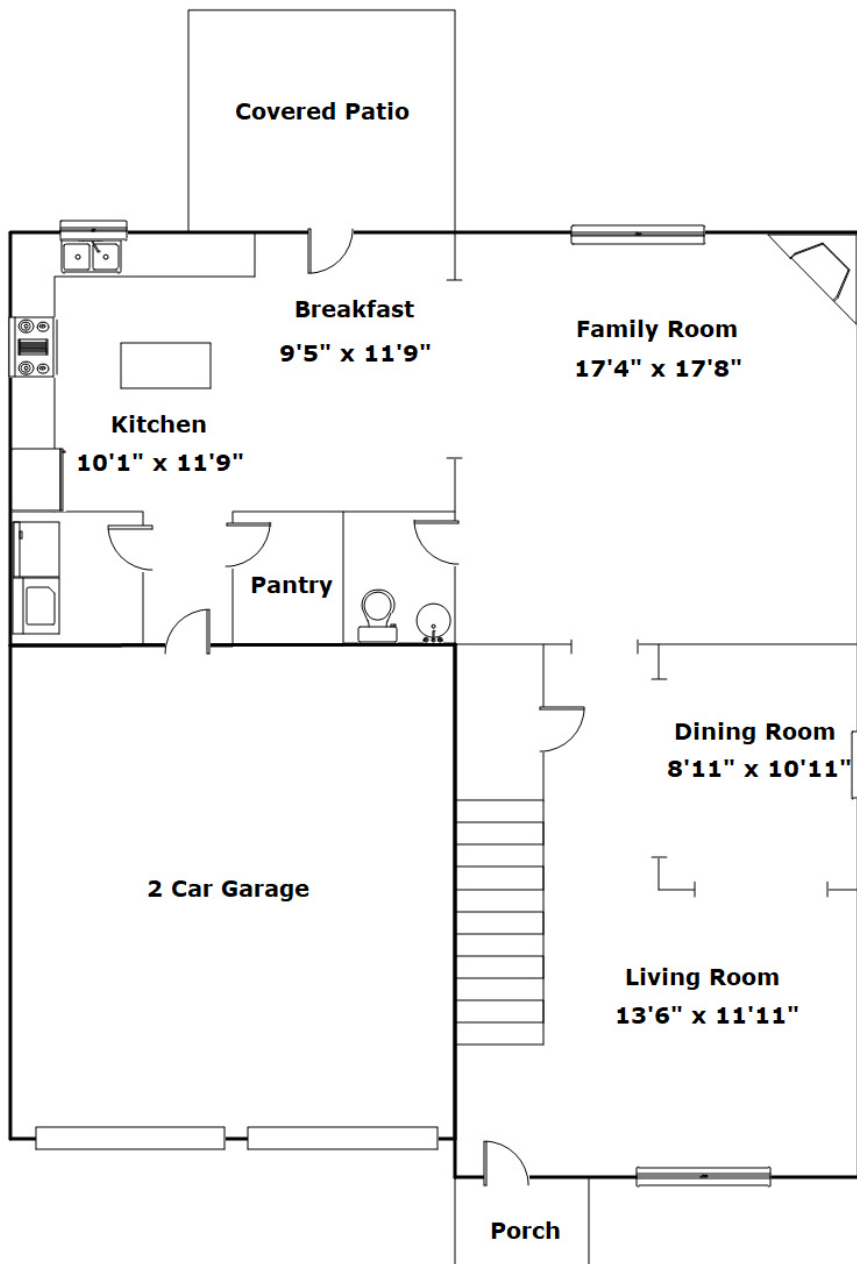

Drawn by: Look2 Homes Columbia

View this floor plan online at
<https://tours.look2homes.com/index/20921>

Ashton Hambright
Cell Phone: 803-960-1446
ashton.hambright@cbcarolinas.com
<http://ashton.cbintouch.com>

Information is deemed reliable but not guaranteed!

COLDWELL BANKER
REALTY