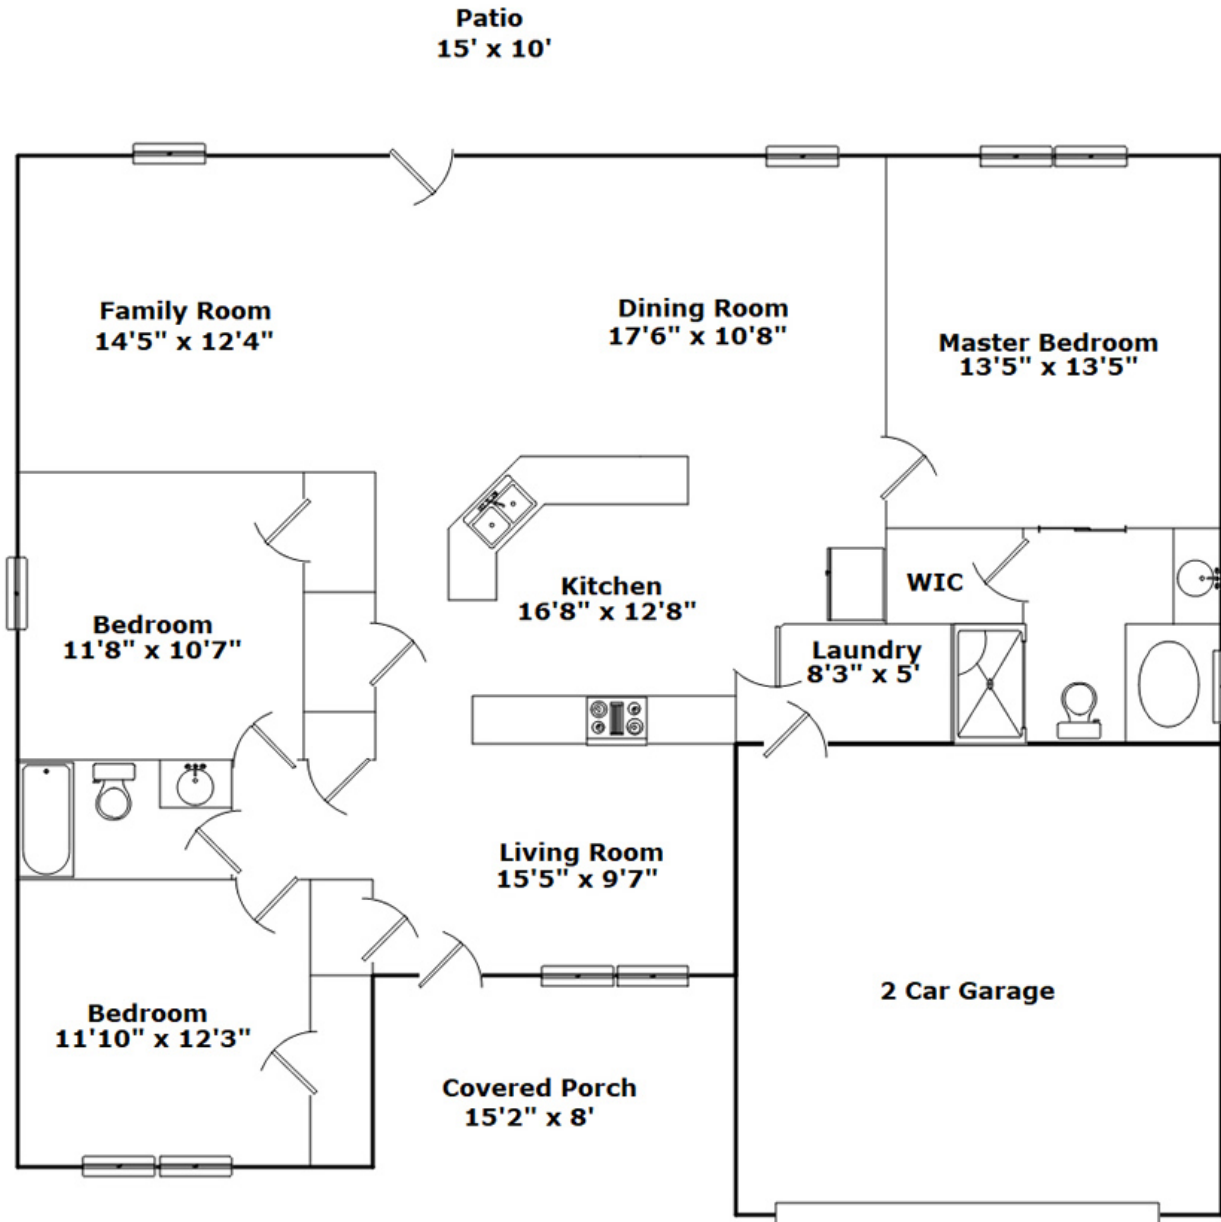

155 Beverly Dr. - Easley, SC 29640

Drawn by: Look2 Home Marketing Upstate SC
<https://tours.look2homes.com/index/20907>

Dan Bracken

Cell Phone: 864-380-4537

dan@leonardibracken.com

<http://www.leonardibracken.com/>

Information is deemed reliable but not guaranteed!

**LEONARDI
BRACKEN**
REAL ESTATE