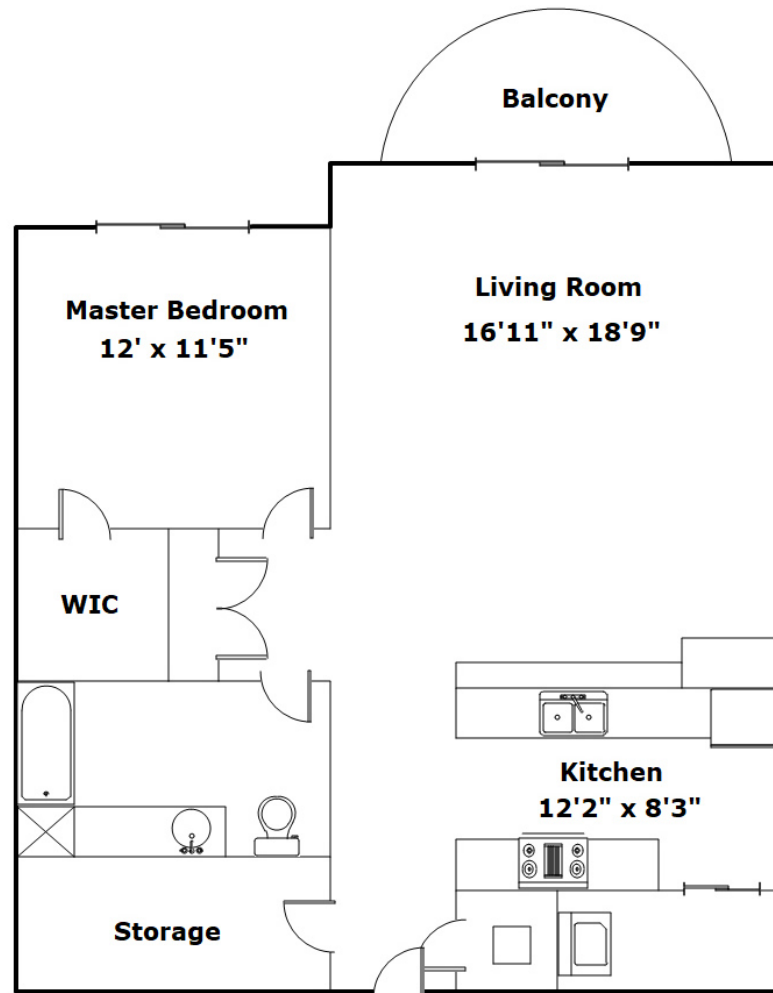

Information is deemed reliable but not guaranteed!

Virtual Tour:

<https://tours.look2homes.com/index/20896>

Sarah Bennett

Cell Phone: 803-807-0505

sarah@sarahtherealtor.com