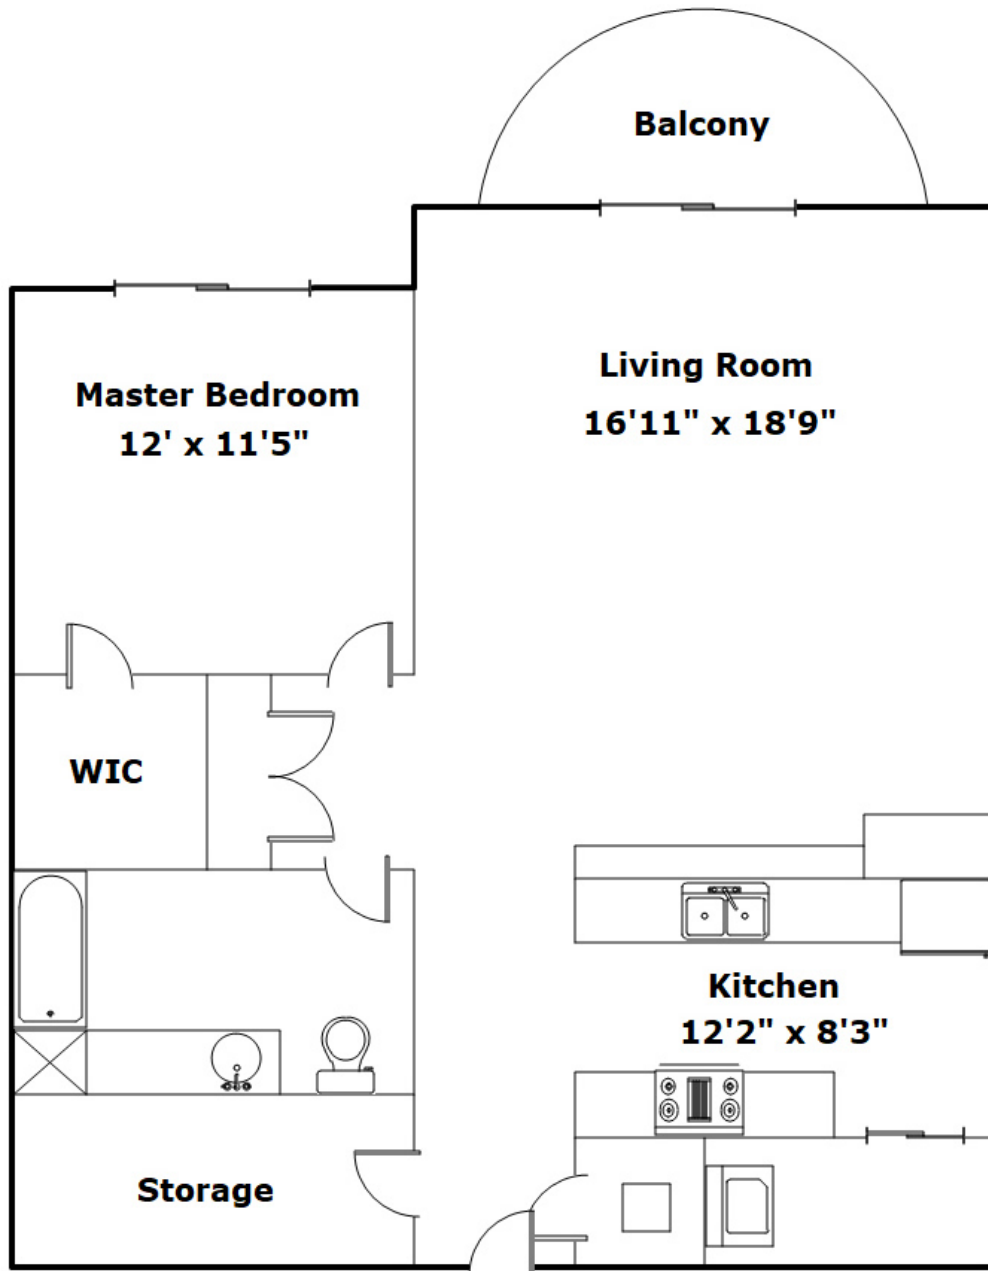

Drawn by: Look2 Homes Columbia
<https://tours.look2homes.com/index/20896>

Sarah Bennett
Cell Phone: 803-807-0505
sarah@sarahtherealtor.com

Information is deemed reliable but not guaranteed!