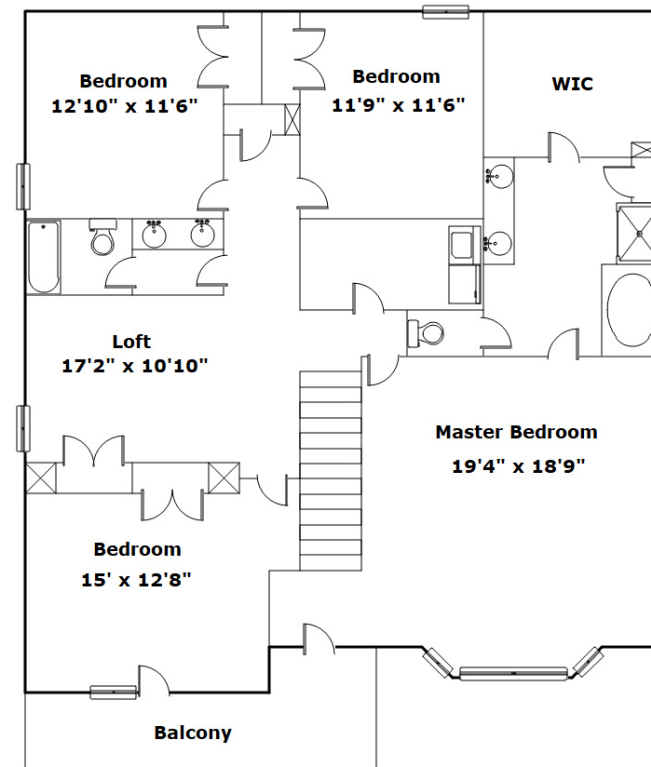

Information is deemed reliable but not guaranteed!

Virtual Tour:

<https://tours.look2homes.com/index/20894>

Tammy Hoey

Cell Phone: 803-546-4882

colahomesales@gmail.com