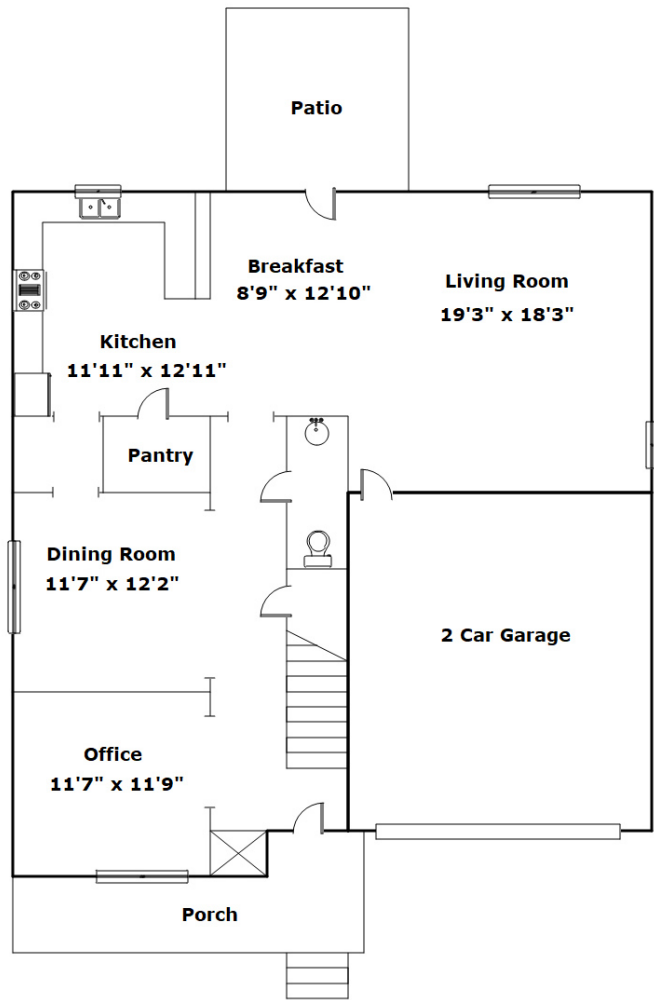

Information is deemed reliable but not guaranteed!

Virtual Tour:

<https://tours.look2homes.com/index/20894>

Tammy Hoey

Cell Phone: 803-546-4882

colahomesales@gmail.com