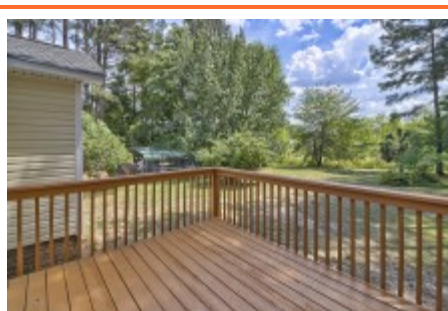

NextHome
SPECIALISTS

**201 Dawsons Creek Rd
Blythewood,, SC 29016**

Virtual Tour:
<https://tours.look2homes.com/index/20827>

Jim Leitherer
Cell Phone: 803-298-0054
jimleitherer@gmail.com
<http://LeithererRealEstate.com>