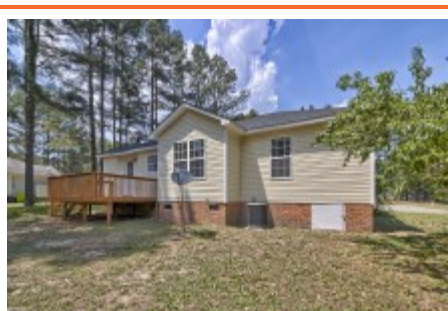

NextHome
SPECIALISTS

**201 Dawsons Creek Rd
Blythewood,, SC 29016**

Virtual Tour:
<https://tours.look2homes.com/index/20827>

Jim Leitherer
Cell Phone: 803-298-0054
jimleitherer@gmail.com
<http://LeithererRealEstate.com>