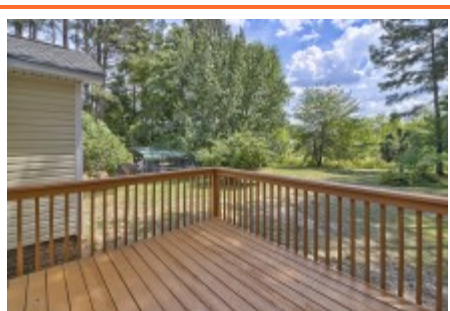

NextHome
SPECIALISTS

**201 Dawsons Creek Rd
Blythewood,, SC 29016**

Virtual Tour:
<https://tours.look2homes.com/index/20827>

Jim Leitherer
Office Phone: 803-298-8481
Cell Phone: 803-298-0054
jimleitherer@gmail.com
<http://LeithererRealEstate.com>