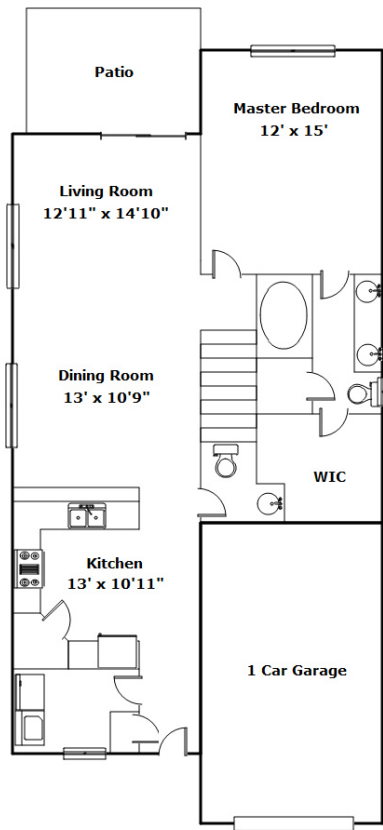

Information is deemed reliable but not guaranteed!

Virtual Tour:

<https://tours.look2homes.com/index/20765>

Jim Leitherer

Cell Phone: 803-298-0054

jimleitherer@gmail.com

<http://LeithererRealEstate.com>