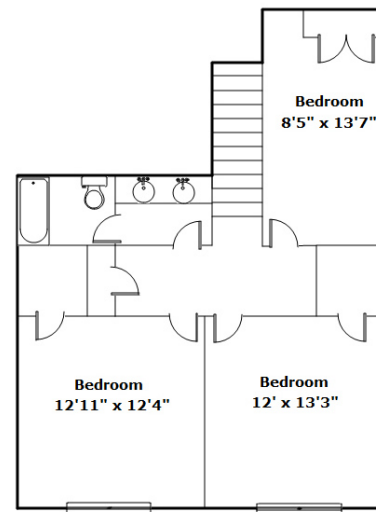

Information is deemed reliable but not guaranteed!

Virtual Tour:

<https://tours.look2homes.com/index/20765>

Jim Leitherer

Cell Phone: 803-298-0054

jimleitherer@gmail.com

<http://LeithererRealEstate.com>