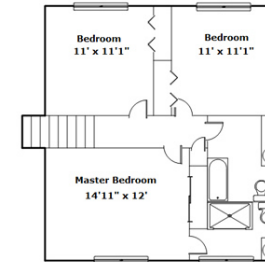

6118 Gills Creek Rd
Columbia,, SC 29206

Virtual Tour:
<https://tours.look2homes.com/index/20758>

Morris Lyles
Cell Phone: 803-261-9886
morris.lyles@era.com
<http://www.morrislyles.com/>

Information is deemed reliable but not guaranteed!