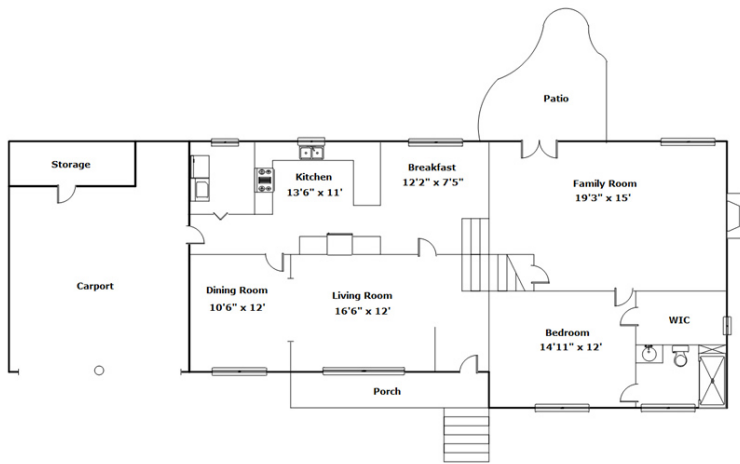

6118 Gills Creek Rd
Columbia,, SC 29206

Virtual Tour:
<https://tours.look2homes.com/index/20758>

Morris Lyles
Cell Phone: 803-261-9886
morris.lyles@era.com
<http://www.morrislyles.com/>

Information is deemed reliable but not guaranteed!