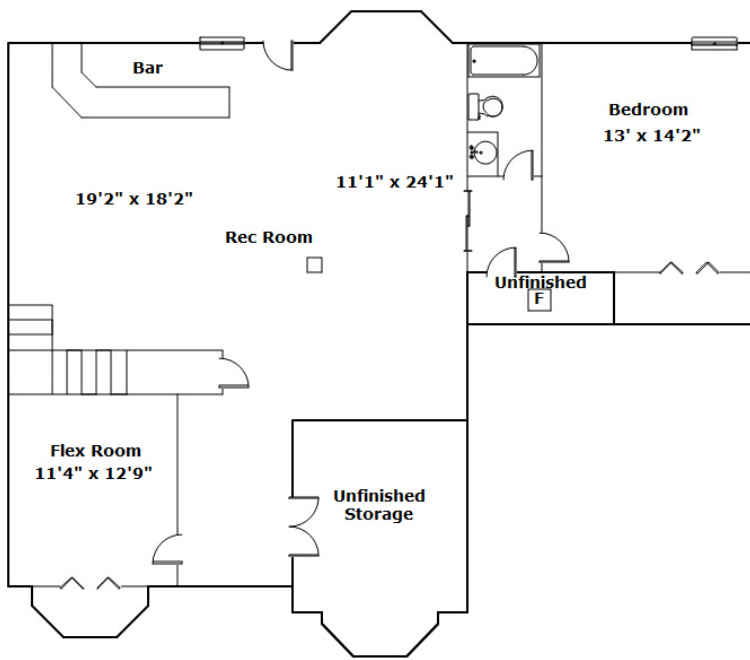

Information is deemed reliable but not guaranteed!

Virtual Tour:

<https://tours.look2homes.com/index/20728>

Tammy Hoey

Cell Phone: 803-546-4882

colahomesales@gmail.com