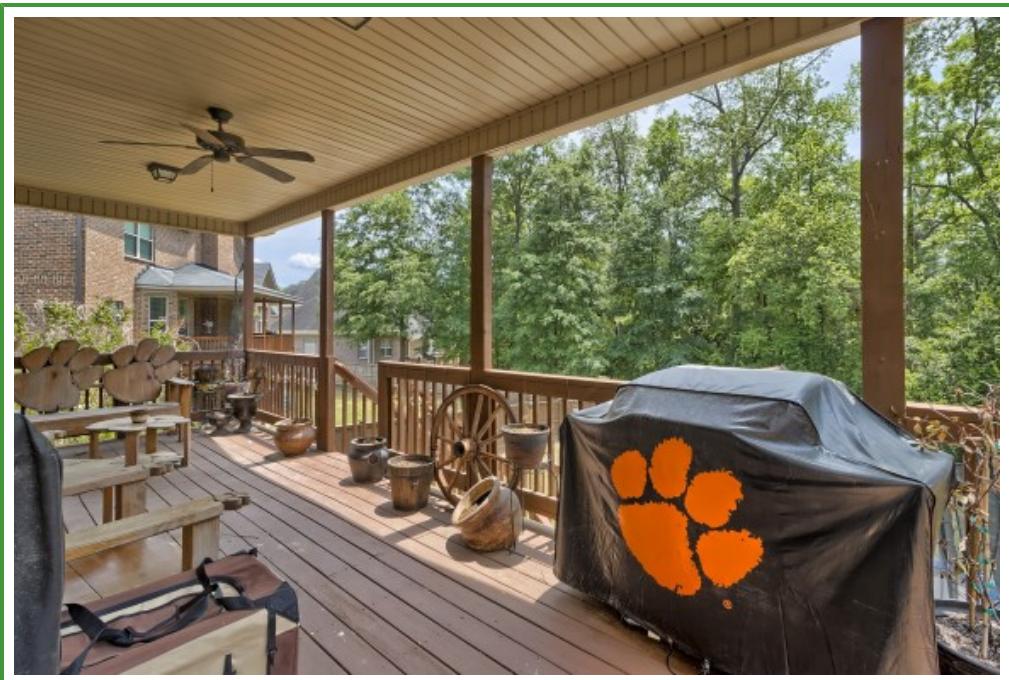

**Better
Homes**
and Gardens
REAL ESTATE

MEDLEY

**130 Swanhaven Dr
Lexington,, SC 29073**

Virtual Tour:
<https://tours.look2homes.com/index/20728>

Tammy Hoey
Cell Phone: 803-546-4882
colahomesales@gmail.com