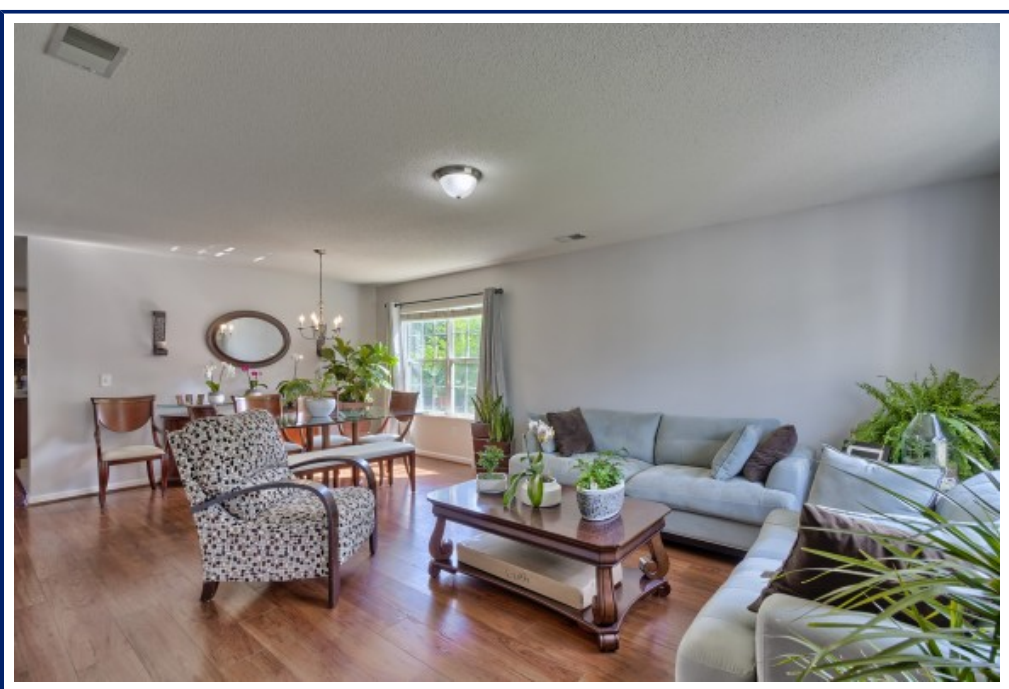

COLDWELL BANKER
REALTY

**141 Turkey Ridge Dr
Chapin,, SC 29036**

Virtual Tour:
<https://tours.look2homes.com/index/20716>

Lisa Moore
Office Phone: 803-957-5566
Cell Phone: 803-348-0601
lisatmoore234@gmail.com
<http://www.lisatmoore.com>