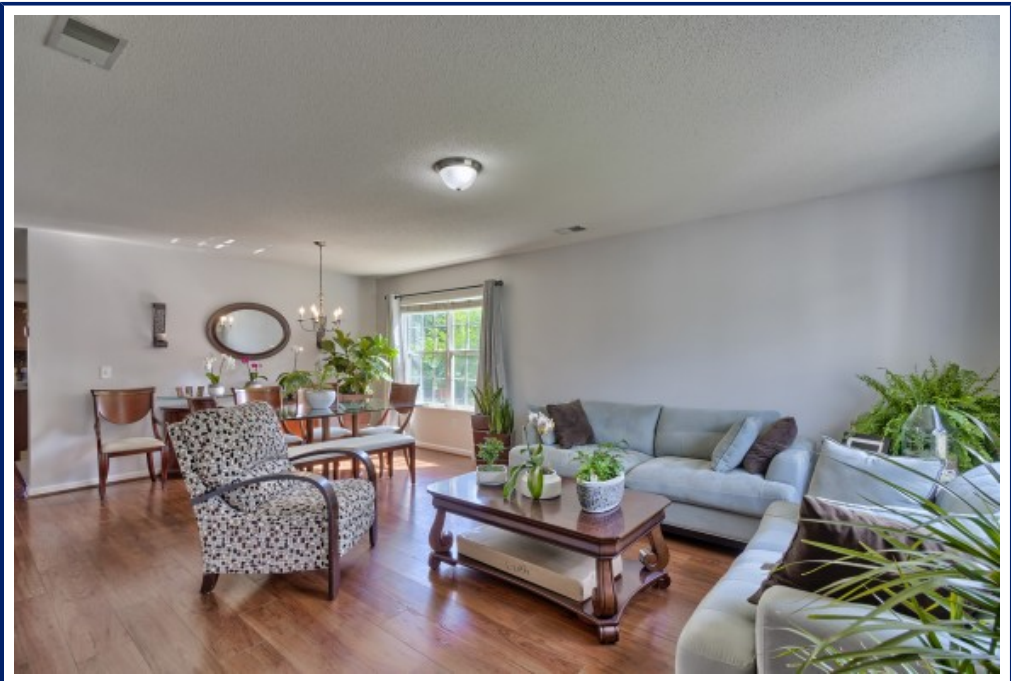

Information is deemed reliable but not guaranteed!