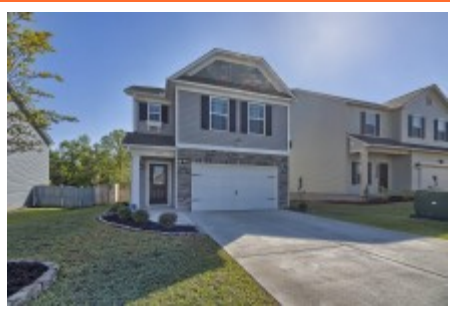

NextHome
SPECIALISTS

**3155 Gedney Circle
Blythewood,, SC 29016**

Virtual Tour:

<https://tours.look2homes.com/index/20678>

Jim Leitherer

Cell Phone: 803-298-0054

jimleitherer@gmail.com

<http://LeithererRealEstate.com>