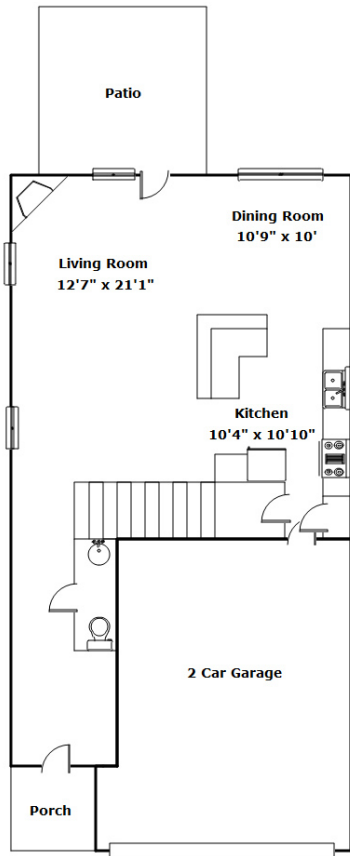

Information is deemed reliable but not guaranteed!

Virtual Tour:

<https://tours.look2homes.com/index/20678>

Jim Leitherer

Cell Phone: 803-298-0054

jimleitherer@gmail.com

<http://LeithererRealEstate.com>