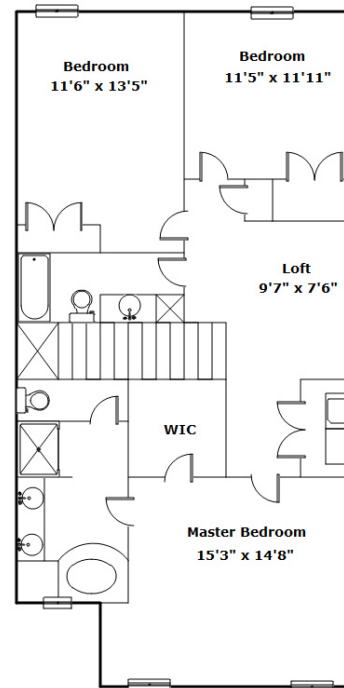

Information is deemed reliable but not guaranteed!

Virtual Tour:

<https://tours.look2homes.com/index/20678>

Jim Leitherer

Cell Phone: 803-298-0054

jimleitherer@gmail.com

<http://LeithererRealEstate.com>