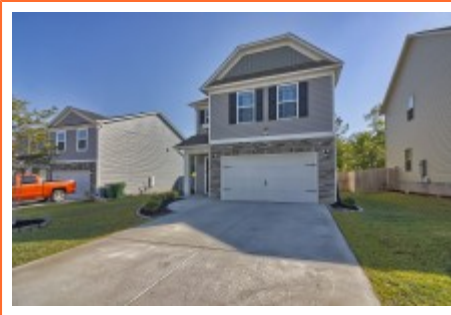

NextHome
SPECIALISTS

**3155 Gedney Circle
Blythewood,, SC 29016**

Virtual Tour:

<https://tours.look2homes.com/index/20678>

Jim Leitherer

Cell Phone: 803-298-0054

jimleitherer@gmail.com

<http://LeithererRealEstate.com>