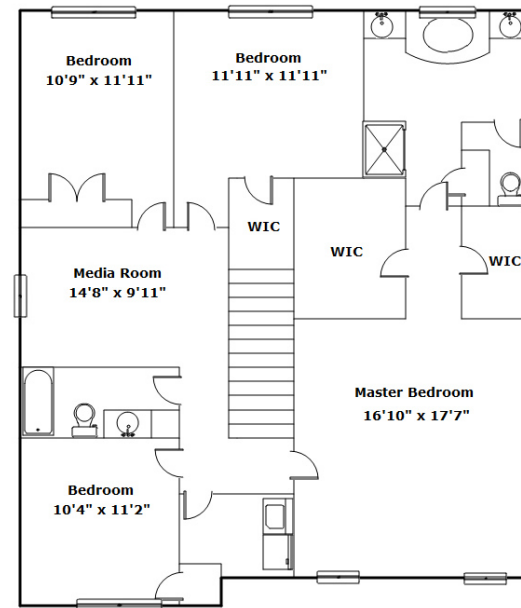

Information is deemed reliable but not guaranteed!

Virtual Tour:

<https://tours.look2homes.com/index/20673>

Jim Leitherer

Cell Phone: 803-298-0054

jimleitherer@gmail.com

<http://LeithererRealEstate.com>