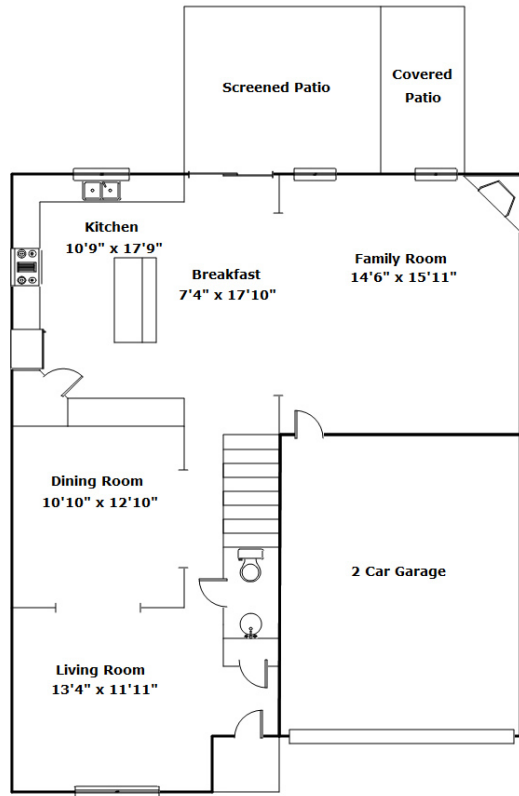

Information is deemed reliable but not guaranteed!

Virtual Tour:

<https://tours.look2homes.com/index/20673>

Jim Leitherer

Cell Phone: 803-298-0054

jimleitherer@gmail.com

<http://LeithererRealEstate.com>