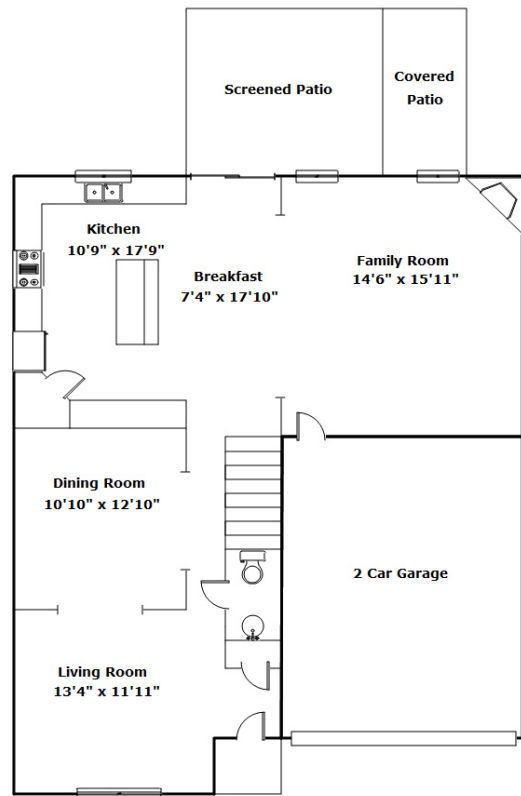

Information is deemed reliable but not guaranteed!

Virtual Tour:

<https://tours.look2homes.com/index/20673>

Jim Leitherer

Office Phone: 803-298-8481

Cell Phone: 803-298-0054

jimleitherer@gmail.com

<http://LeithererRealEstate.com>