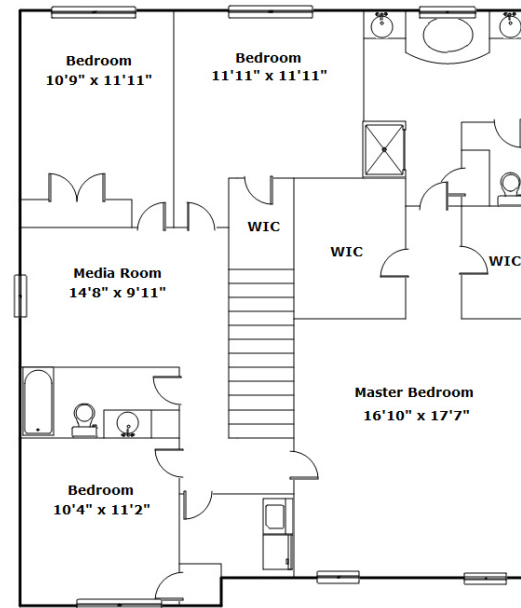

Information is deemed reliable but not guaranteed!

Virtual Tour:

<https://tours.look2homes.com/index/20673>

Jim Leitherer

Office Phone: 803-298-8481

Cell Phone: 803-298-0054

jimleitherer@gmail.com

<http://LeithererRealEstate.com>