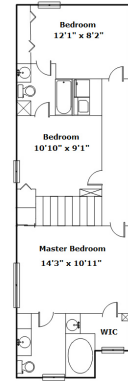

11 Gatewood Way - Columbia, SC 29229

Presenting a beautiful home for your consideration!

Property Details

3 Bedroom(s)
2 Bath(s)
1 Half Bath(s)

SQFT

Total	1252
Main Level	493
Upper Level	759
Garage	217

Jim Leitherer

Office Phone: 803-915-8317
Cell Phone: 803-298-0054
jimleitherer@gmail.com

Information is deemed reliable but not guaranteed!

11 Gatewood Way - Columbia, SC 29229

Drawn by: Look2 Homes Columbia

View this floor plan online at
<https://tours.look2homes.com/index/20659>