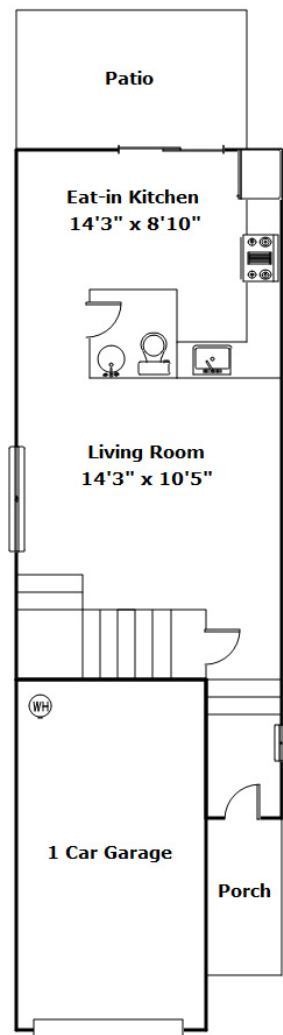

11 Gatewood Way - Columbia, SC 29229

Presenting a beautiful home for your consideration!

Property Details

3 Bedroom(s)
2 Bath(s)
1 Half Bath(s)

SQFT

Total	1252
Main Level	493
Upper Level	759
Garage	217

Jim Leitherer

Office Phone: 803-915-8317
Cell Phone: 803-298-0054
jimleitherer@gmail.com

Information is deemed reliable but not guaranteed!

11 Gatewood Way - Columbia, SC 29229

Drawn by: Look2 Homes Columbia

View this floor plan online at
<https://tours.look2homes.com/index/20659>