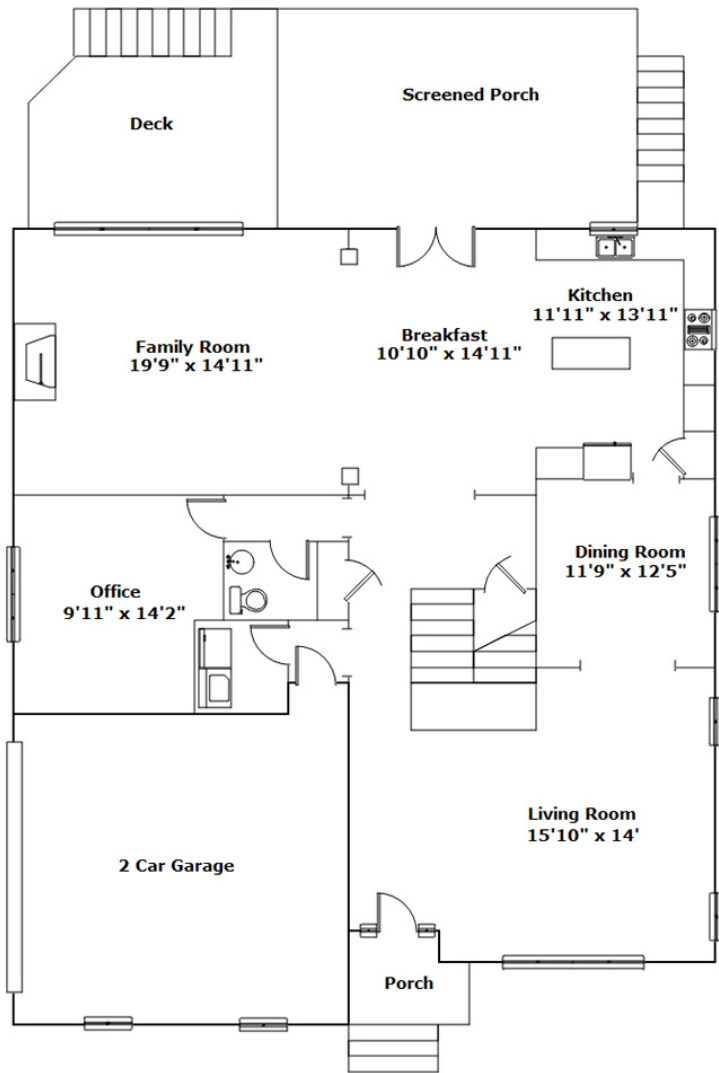

**M** MACKEY  
REALTY

**371 Presque Isle Rd  
Lexington,, SC 29072**

**Virtual Tour:**  
<https://tours.look2homes.com/index/20643>

**Emily Smith**  
Cell Phone: 803-603-3670  
theemilypsmith@gmail.com

Information is deemed reliable but not guaranteed!