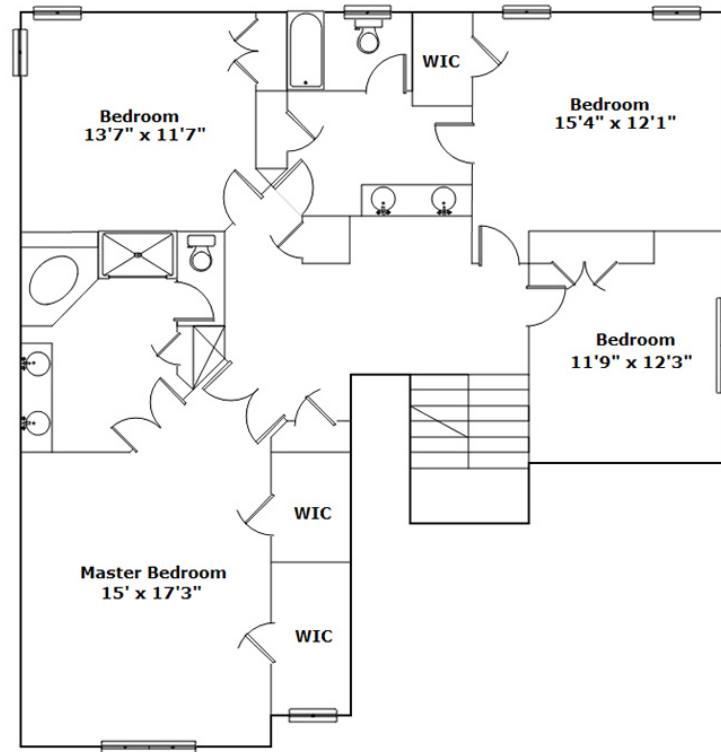

M MACKEY
REALTY

**371 Presque Isle Rd
Lexington,, SC 29072**

Virtual Tour:
<https://tours.look2homes.com/index/20643>

Emily Smith
Cell Phone: 803-603-3670
theemilysmith@gmail.com

Information is deemed reliable but not guaranteed!