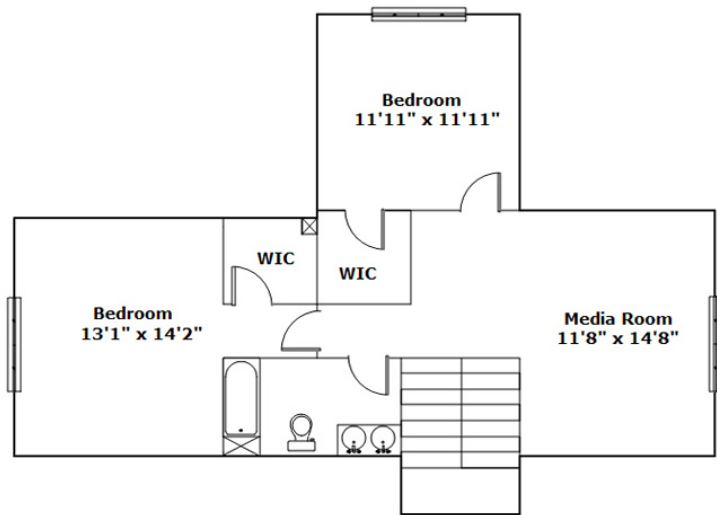

**M** MACKEY  
REALTY

**371 Presque Isle Rd  
Lexington,, SC 29072**

**Virtual Tour:**  
<https://tours.look2homes.com/index/20643>

**Emily Smith**  
Cell Phone: 803-603-3670  
theemilypsmith@gmail.com

Information is deemed reliable but not guaranteed!