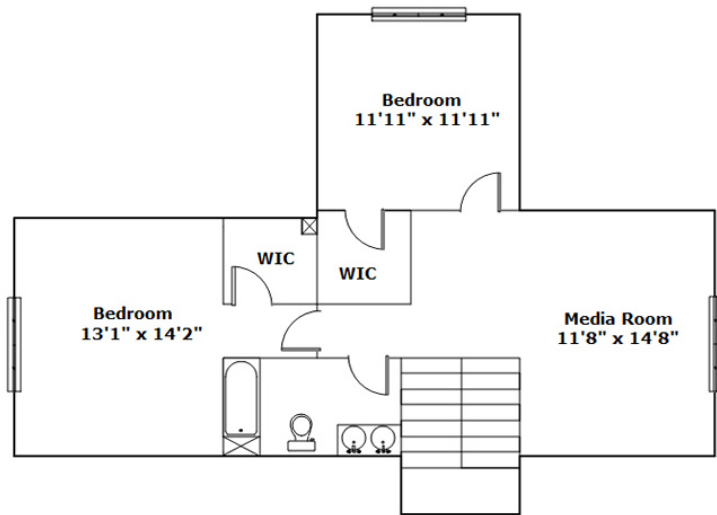

M MACKEY
REALTY

**371 Presque Isle Rd
Lexington,, SC 29072**

Virtual Tour:
<https://tours.look2homes.com/index/20643>

Emily Smith
Cell Phone: 803-603-3670
theemilysmith@gmail.com

Information is deemed reliable but not guaranteed!