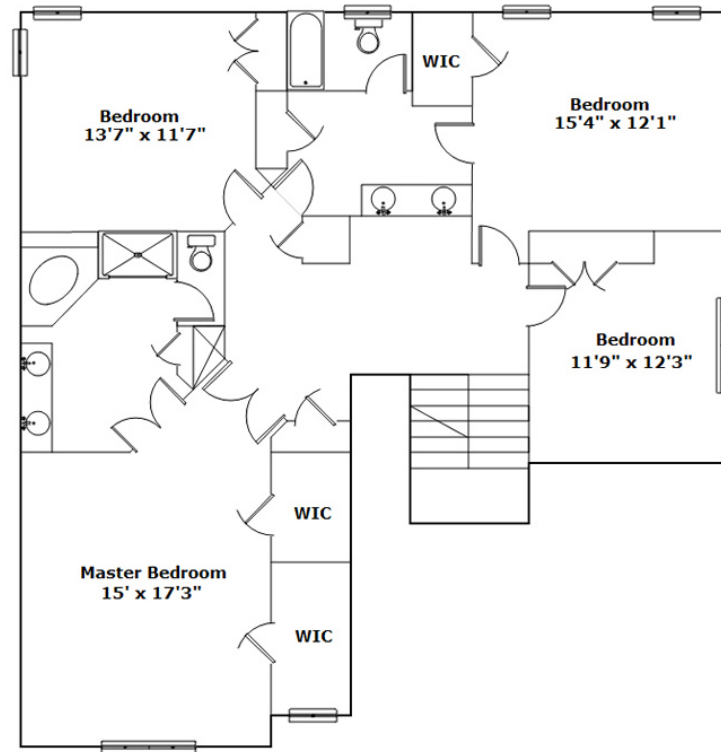

**M** MACKEY  
REALTY

**371 Presque Isle Rd  
Lexington,, SC 29072**

**Virtual Tour:**  
<https://tours.look2homes.com/index/20643>

**Emily Smith**  
Cell Phone: 803-603-3670  
theemilypsmith@gmail.com

Information is deemed reliable but not guaranteed!