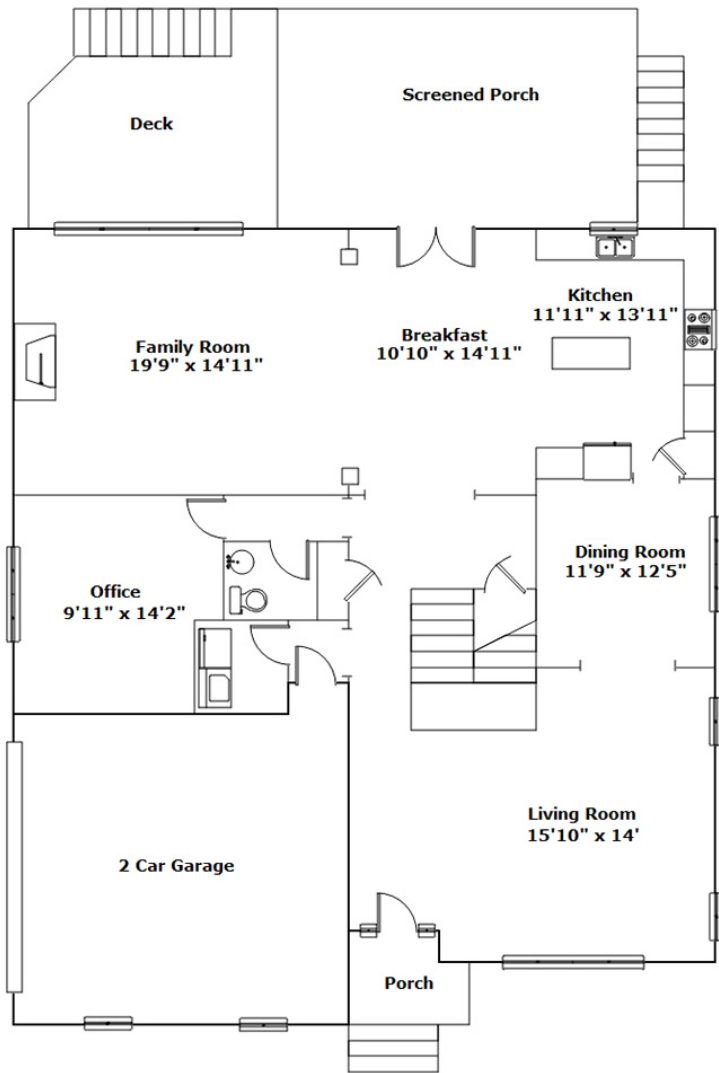

M MACKEY
REALTY

**371 Presque Isle Rd
Lexington,, SC 29072**

Virtual Tour:
<https://tours.look2homes.com/index/20643>

Emily Smith
Cell Phone: 803-603-3670
theemilysmith@gmail.com

Information is deemed reliable but not guaranteed!