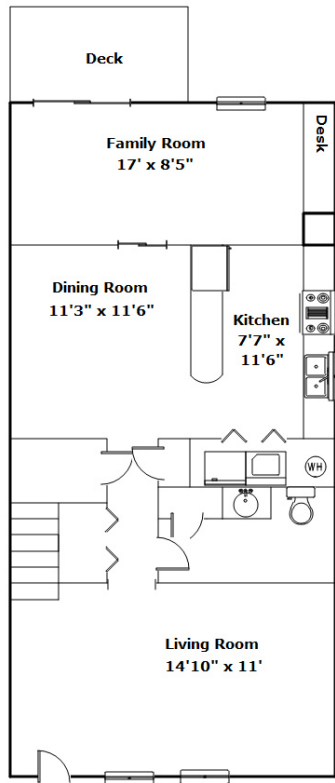

Information is deemed reliable but not guaranteed!

Virtual Tour:

<https://tours.look2homes.com/index/20612>

Jim Leitherer

Cell Phone: 803-298-0054

jimleitherer@gmail.com

<http://LeithererRealEstate.com>