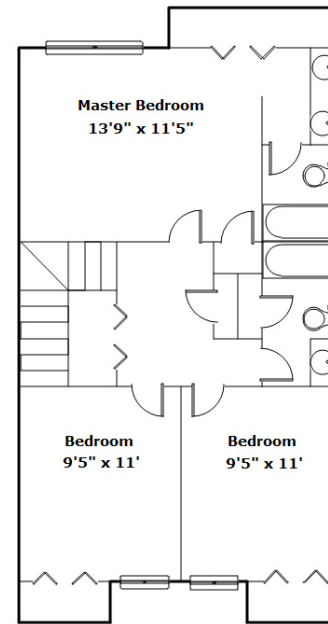

Information is deemed reliable but not guaranteed!

Virtual Tour:

<https://tours.look2homes.com/index/20612>

Jim Leitherer

Office Phone: 803-298-8481

Cell Phone: 803-298-0054

jimleitherer@gmail.com

<http://LeithererRealEstate.com>