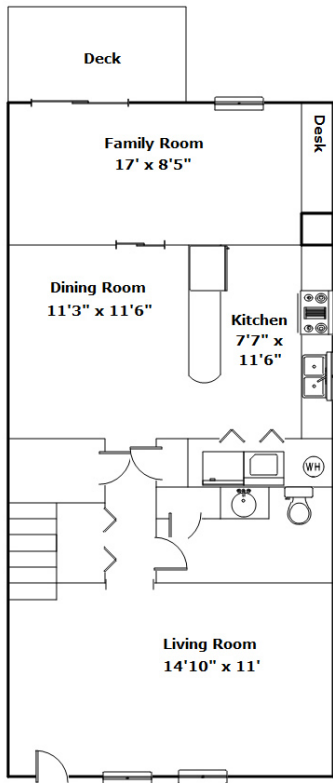

Information is deemed reliable but not guaranteed!

Virtual Tour:

<https://tours.look2homes.com/index/20612>

Jim Leitherer

Office Phone: 803-298-8481

Cell Phone: 803-298-0054

jimleitherer@gmail.com

<http://LeithererRealEstate.com>