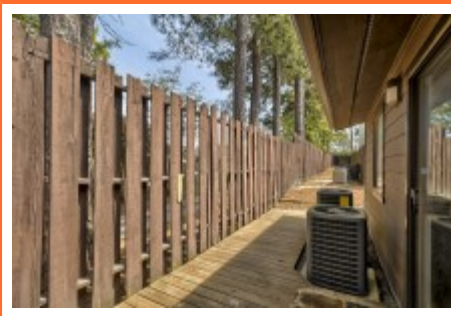

NextHome
SPECIALISTS

**6905 Cleaton Rd Unit B106
Columbia,, SC 29206**

Virtual Tour:
<https://tours.look2homes.com/index/20612>

Jim Leitherer
Office Phone: 803-298-8481
Cell Phone: 803-298-0054
jimleitherer@gmail.com
<http://LeithererRealEstate.com>