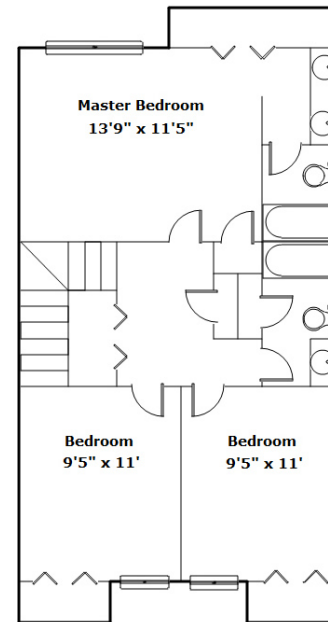

Information is deemed reliable but not guaranteed!

Virtual Tour:

<https://tours.look2homes.com/index/20612>

Jim Leitherer

Cell Phone: 803-298-0054

jimleitherer@gmail.com

<http://LeithererRealEstate.com>