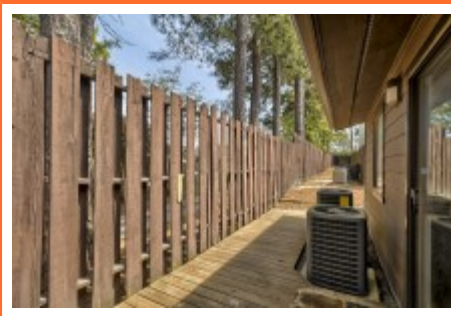

NextHome
SPECIALISTS

**6905 Cleaton Rd Unit B106
Columbia,, SC 29206**

Virtual Tour:

<https://tours.look2homes.com/index/20612>

Jim Leitherer

Cell Phone: 803-298-0054

jimleitherer@gmail.com

<http://LeithererRealEstate.com>