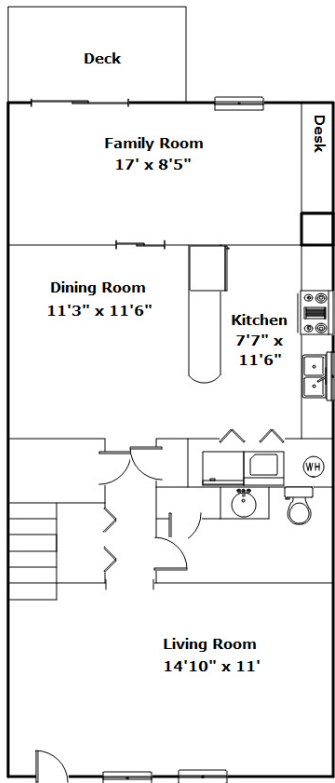

Information is deemed reliable but not guaranteed!

Virtual Tour:

<https://tours.look2homes.com/index/20612>

Jim Leitherer

Cell Phone: 803-298-0054

jimleitherer@gmail.com

<http://LeithererRealEstate.com>