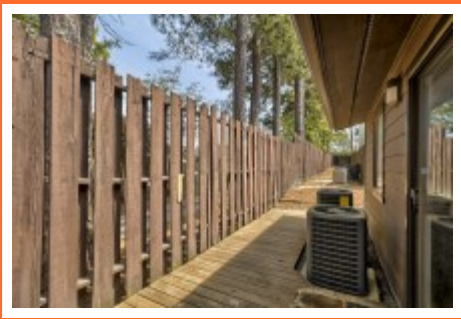

**NextHome**  
SPECIALISTS

**6905 Cleaton Rd Unit B106  
Columbia,, SC 29206**

**Virtual Tour:**  
<https://tours.look2homes.com/index/20612>

**Jim Leitherer**  
Cell Phone: 803-298-0054  
jimleitherer@gmail.com  
<http://LeithererRealEstate.com>