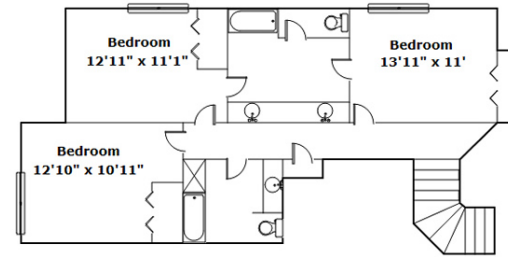

490 Chapel Creek Dr
Santee,, SC 29142

Virtual Tour:
<https://tours.look2homes.com/index/20569>

Samantha Crider
Cell Phone: 803.707.5708
myrealtorsamanthacrider@gmail.com

Information is deemed reliable but not guaranteed!