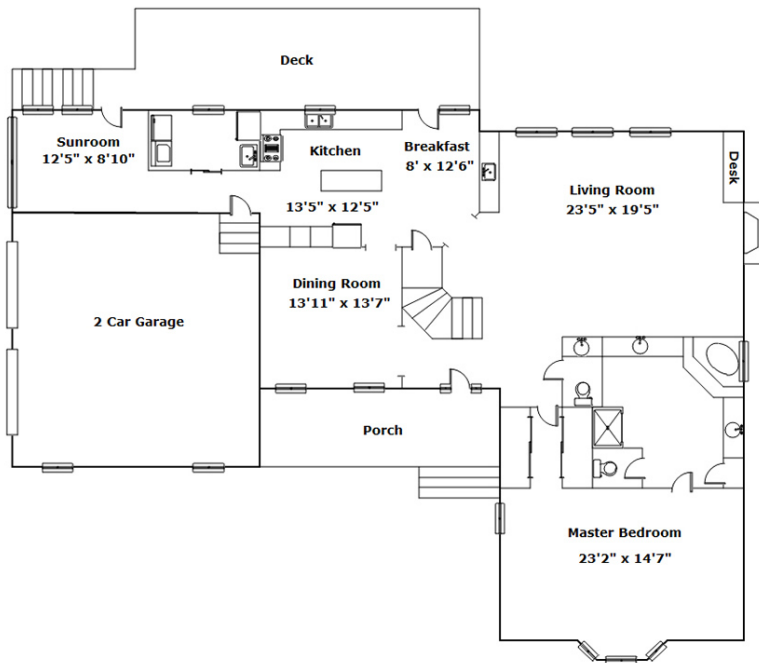

490 Chapel Creek Dr
Santee,, SC 29142

Virtual Tour:
<https://tours.look2homes.com/index/20569>

Samantha Crider
Cell Phone: 803.707.5708
myrealtorsamanthacrider@gmail.com

Information is deemed reliable but not guaranteed!