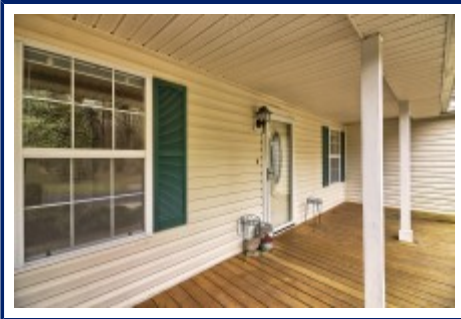

**616 Johnny Parish Rd
Batesburg-Leesville,, SC 29006**

Virtual Tour:
<https://tours.look2homes.com/index/20521>

Ana Dias
Office Phone: 803-957-5566
Cell Phone: 803-422-6750
adias@cbcarolinas.com

Information is deemed reliable but not guaranteed!