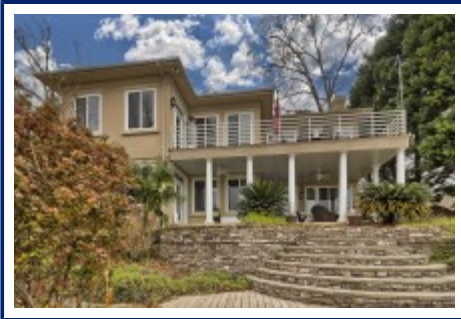

**120 Beechcreek Circle
Lexington,, SC 29072**

Virtual Tour:
<https://tours.look2homes.com/index/20500>

Jay Martin
Office Phone: 803-957-5566
Cell Phone: 803-760-2434
jaymartin@sc.rr.com

Information is deemed reliable but not guaranteed!