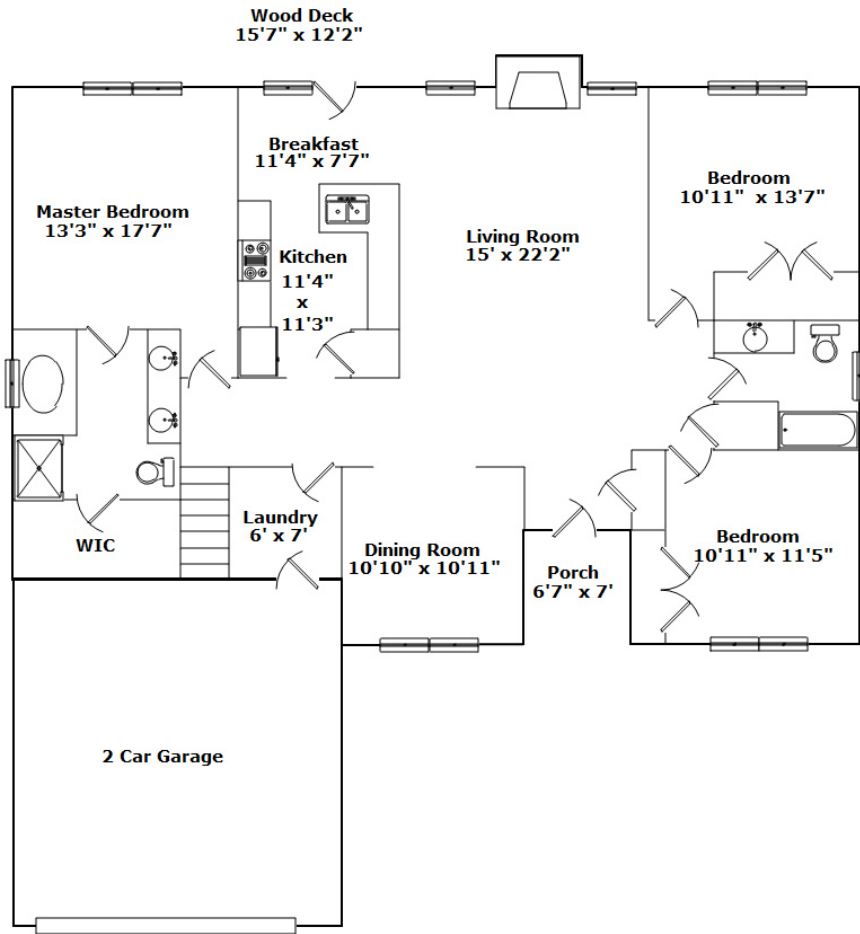

Information is deemed reliable but not guaranteed!

Wood Deck
15'8" x 19'

Wood Deck
16'8" x 19'

Information is deemed reliable but not guaranteed!

Virtual Tour:

<https://tours.look2homes.com/index/20480>

Tammy Woodbury