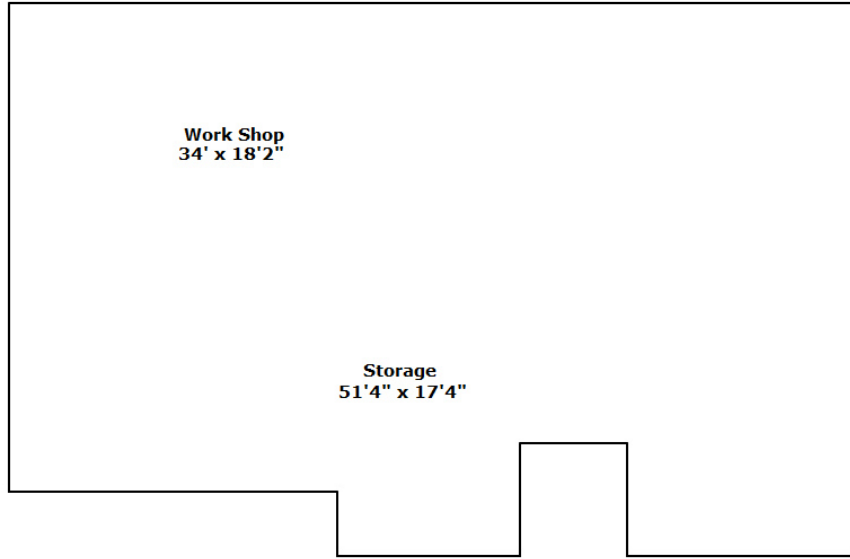

Information is deemed reliable but not guaranteed!

Wood Deck
15'8" x 19'

Wood Deck
16'8" x 19'

Information is deemed reliable but not guaranteed!

Virtual Tour:

<https://tours.look2homes.com/index/20480>

Tammy Woodbury