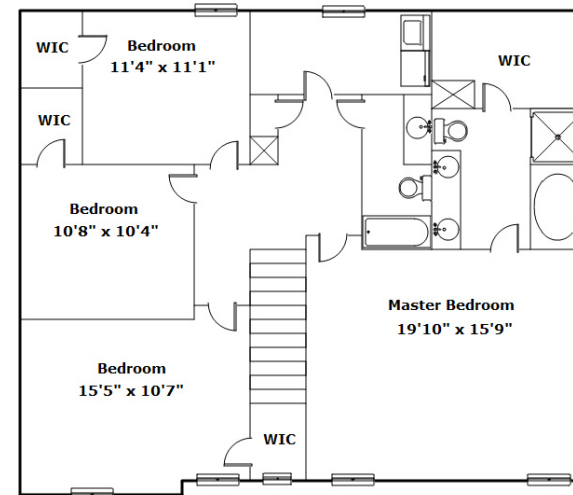

Information is deemed reliable but not guaranteed!

Virtual Tour:

<https://tours.look2homes.com/index/20466>

Tammy Hoey

Cell Phone: 803-546-4882

colahomesales@gmail.com