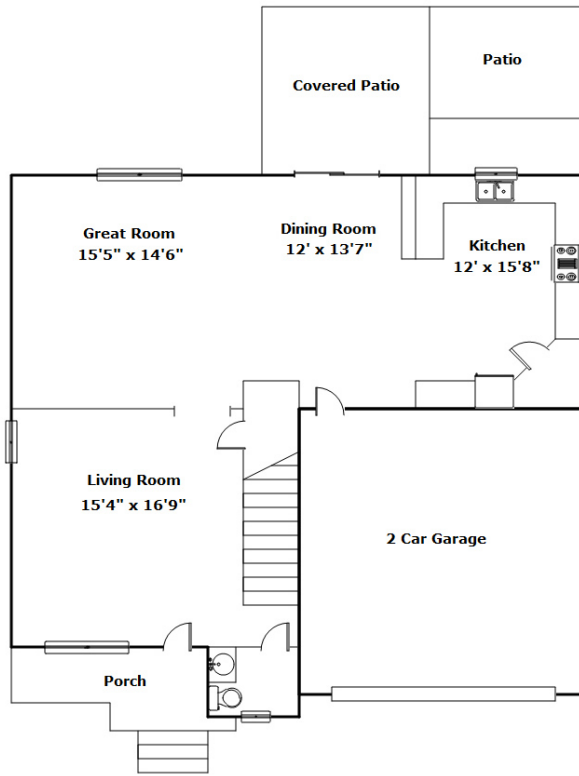

Information is deemed reliable but not guaranteed!

Virtual Tour:

<https://tours.look2homes.com/index/20466>

Tammy Hoey

Cell Phone: 803-546-4882

colahomesales@gmail.com