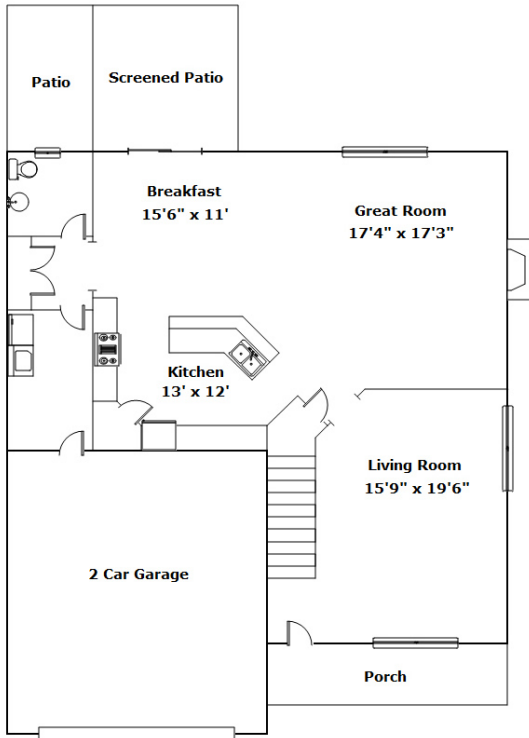

Information is deemed reliable but not guaranteed!

Virtual Tour:

<https://tours.look2homes.com/index/20454>

Sarah Bennett

Cell Phone: 803-807-0505

sarah@sarahtherealtor.com