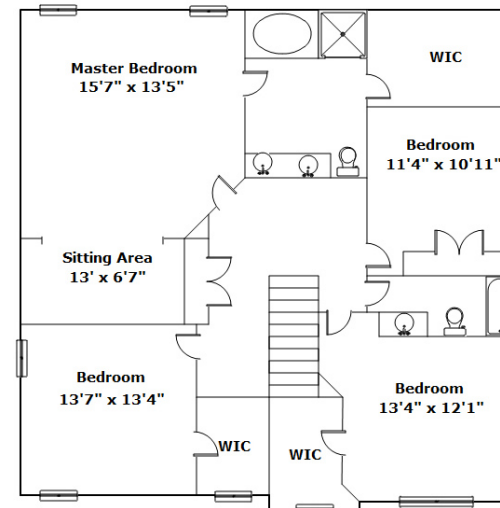

Information is deemed reliable but not guaranteed!

Virtual Tour:

<https://tours.look2homes.com/index/20454>

Sarah Bennett

Cell Phone: 803-807-0505

sarah@sarahtherealtor.com