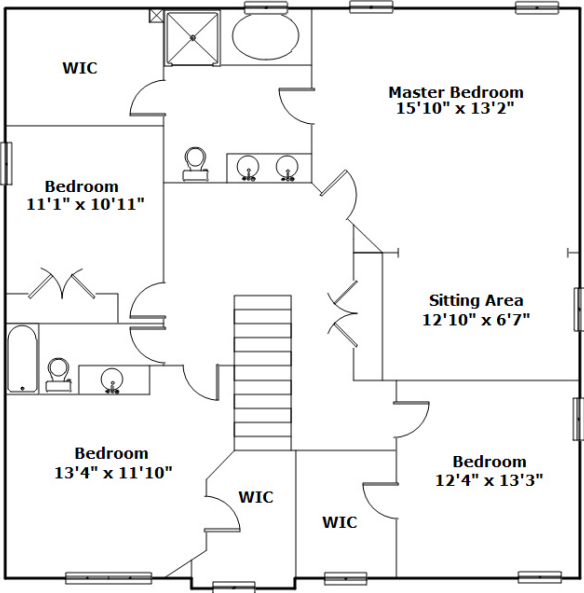

Information is deemed reliable but not guaranteed!