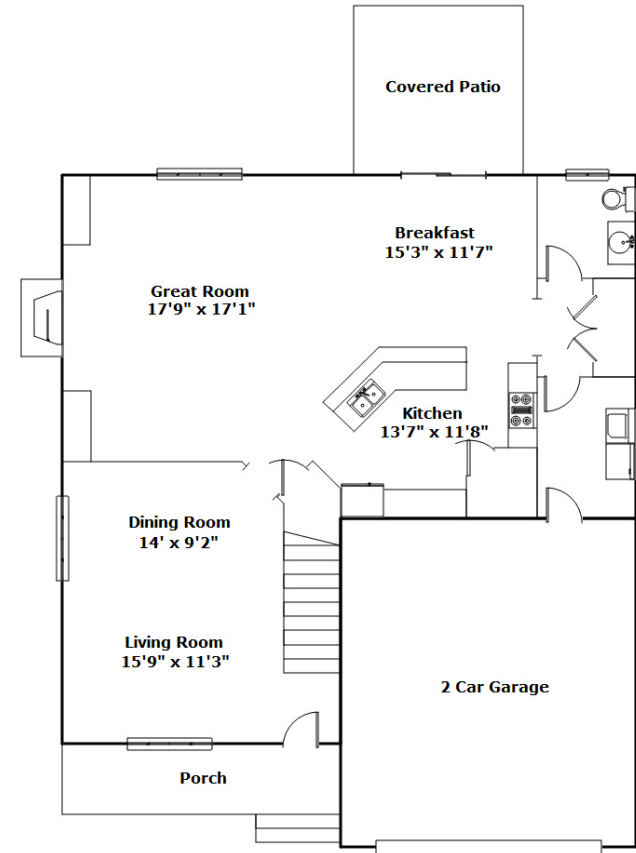

SQFT

Total	2952
Main Level	1306
Upper Level	1646
Garage	488

4 Beds

2 / 1 Baths

Virtual Tour: <https://tours.look2homes.com/index/20412>

Tammy Hoey

Cell Phone: 803-546-4882
colahomesales@gmail.com