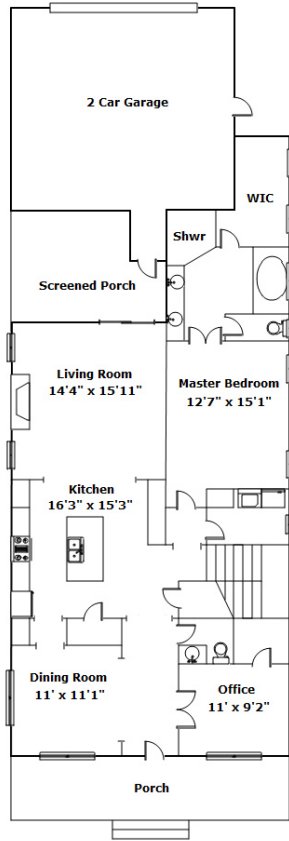

Information is deemed reliable but not guaranteed!

Virtual Tour:

<https://tours.look2homes.com/index/20394>

Sarah Bennett

Cell Phone: 803-807-0505

sarah@sarahtherealtor.com