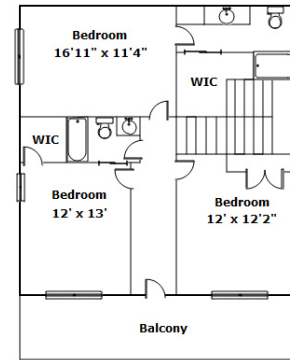

Information is deemed reliable but not guaranteed!

Virtual Tour:

<https://tours.look2homes.com/index/20394>

Sarah Bennett

Cell Phone: 803-807-0505

sarah@sarahtherealtor.com