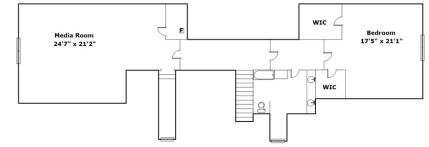

Drawn by: Look2 Homes Columbia

View this floor plan online at
<https://tours.look2homes.com/index/20351>

Carolyn Green

Office Phone: 803-754-8222

Cell Phone: 803-331-5402

cgreen@cbcarolinas.com

<http://www.browsecolumbiahomes.com/>