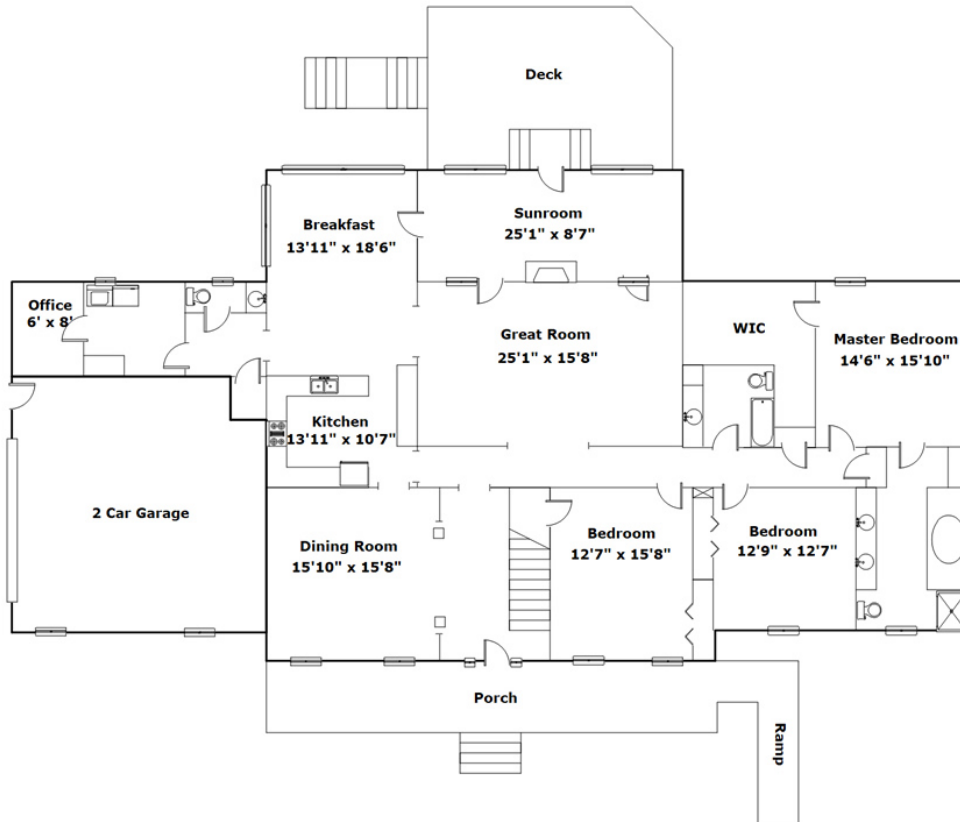

Drawn by: Look2 Homes Columbia

View this floor plan online at
<https://tours.look2homes.com/index/20351>

Carolyn Green

Office Phone: 803-754-8222

Cell Phone: 803-331-5402

cgreen@cbcarolinas.com

<http://www.browsecolumbiahomes.com/>