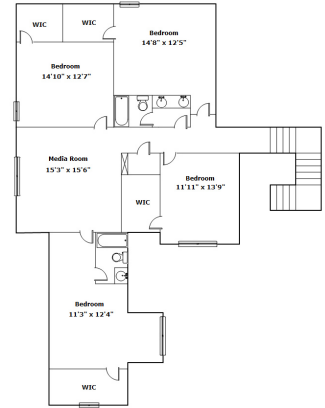

Drawn by: Look2 Homes Columbia

View this floor plan online at
<https://tours.look2homes.com/index/20335>

Coe Hankinson

Office Phone: 803-799-8035

Cell Phone: 803-606-1097

coe@coehankinson.com

Information is deemed reliable but not guaranteed!