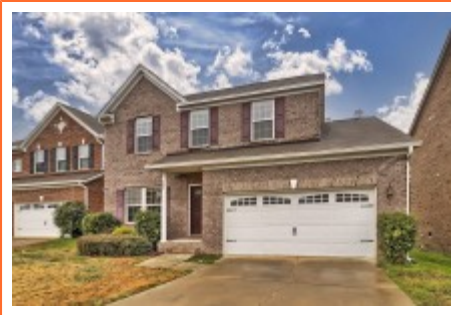

**NextHome**  
SPECIALISTS

**120 Palm St  
Chapin,, SC 29036**

Virtual Tour:

<https://tours.look2homes.com/index/20317>

**Terri Scheper**

Office Phone: 803-600-4485

Cell Phone: 803-600-4485

terrinxthome@gmail.com