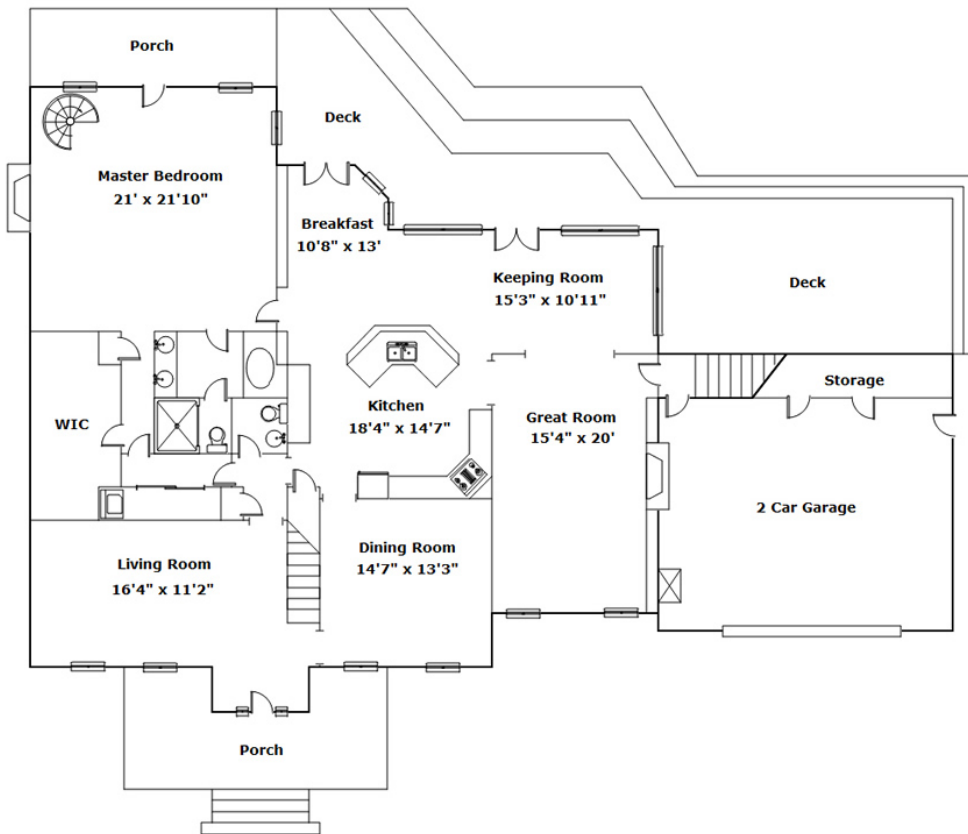

Drawn by: Look2 Homes Columbia - appraisal square footage

View this floor plan online at
<https://tours.look2homes.com/index/20309>

Dana Wolfe
Cell Phone: 803.446.9992
dana@wolfeandtaylor.com

Information is deemed reliable but not guaranteed!

**Wolfe &
Taylor**
REALTORS SINCE 1945