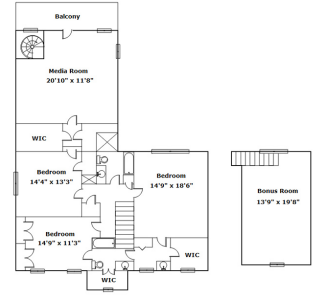

Drawn by: Look2 Homes Columbia - appraisal square footage

View this floor plan online at
<https://tours.look2homes.com/index/20309>