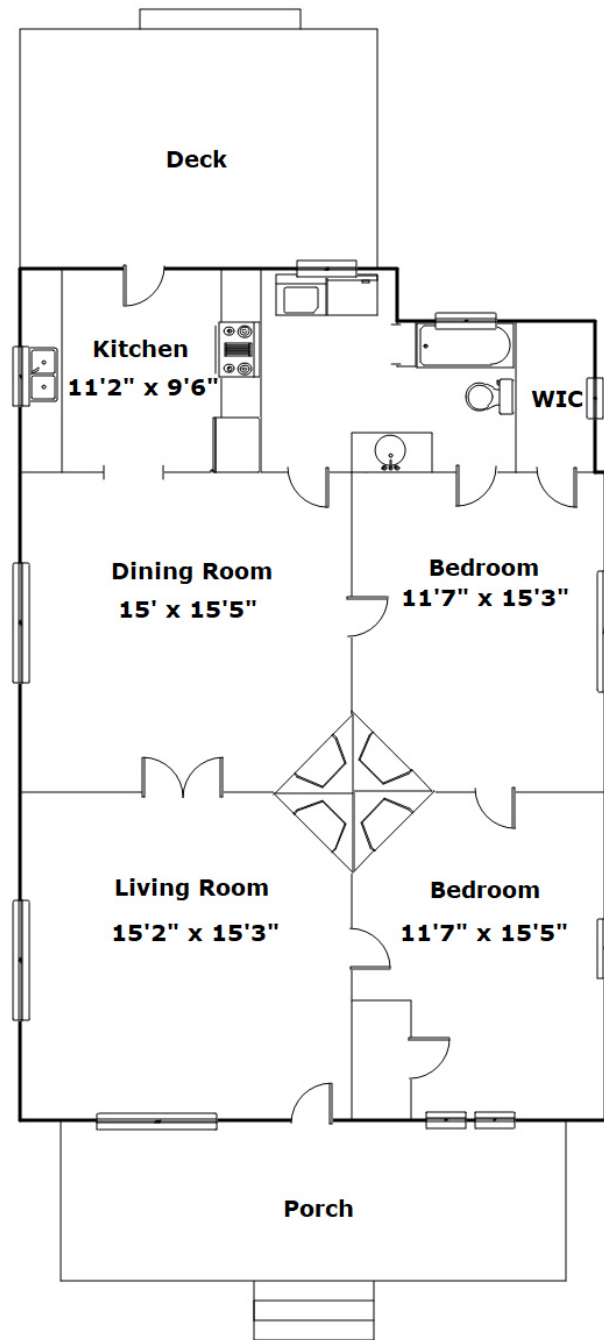

2408 Cleveland St
Elloree,, SC 29047

Virtual Tour:
<https://tours.look2homes.com/index/20298>

Samantha Crider
Cell Phone: 803.707.5708
myrealtorsamanthacrider@gmail.com

Information is deemed reliable but not guaranteed!