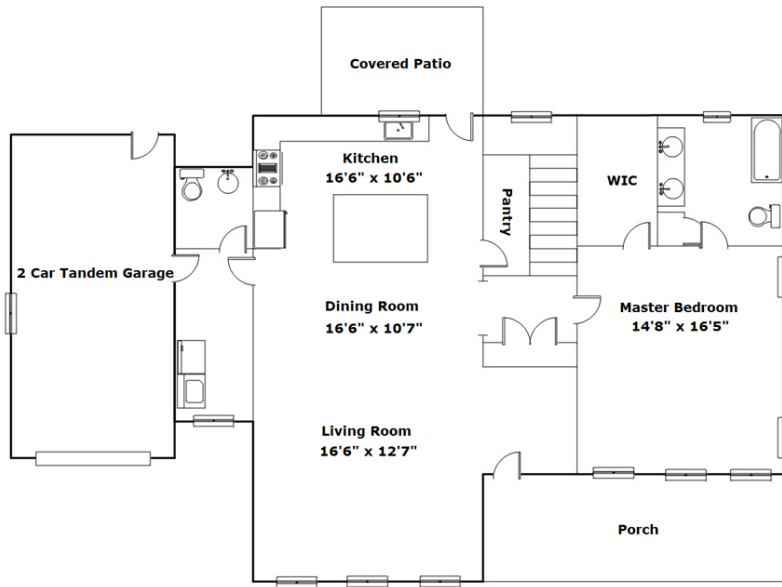

kw
KELLERWILLIAMS.

**116 Brookhill W
Lexington,, SC 29072**

Virtual Tour:

<https://tours.look2homes.com/index/20240>

Michelle Sligh-Peters

Cell Phone: 803-477-0200

michelle@keystoneblueteam.com

Information is deemed reliable but not guaranteed!