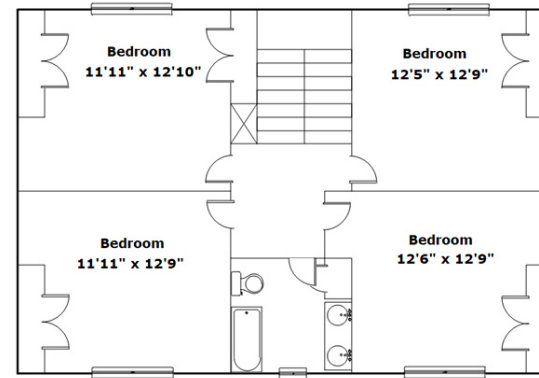

kw
KELLERWILLIAMS.

**116 Brookhill W
Lexington,, SC 29072**

Virtual Tour:

<https://tours.look2homes.com/index/20240>

Michelle Sligh-Peters

Cell Phone: 803-477-0200

michelle@keystoneblueteam.com

Information is deemed reliable but not guaranteed!