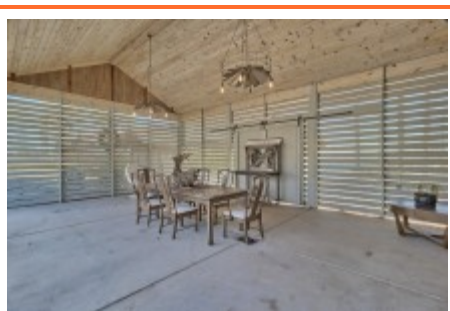

NextHome
SPECIALISTS

**3565 Wessinger Rd
Chapin,, SC 29036**

Virtual Tour:
<https://tours.look2homes.com/index/20214>

Terri Scheper
Office Phone: 803-600-4485
Cell Phone: 803-600-4485
terrinxthome@gmail.com
<http://www.29036info.com>