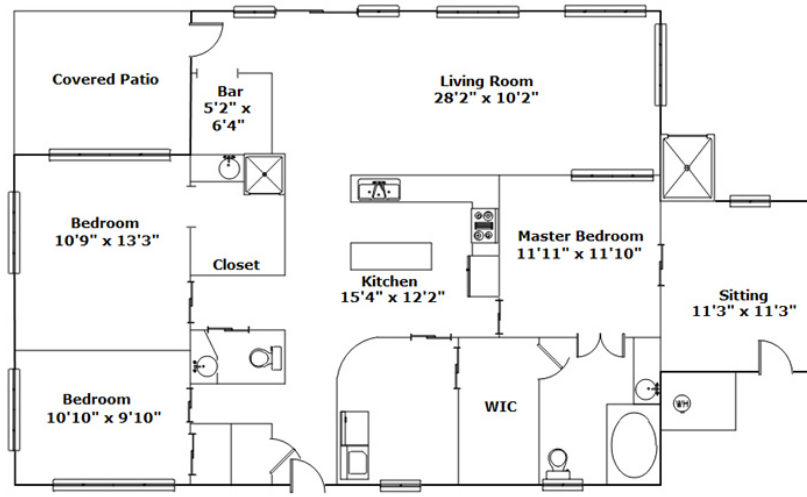

Information is deemed reliable but not guaranteed!

Information is deemed reliable but not guaranteed!

Virtual Tour:

<https://tours.look2homes.com/index/20214>

Terri Scheper

Office Phone: 803-600-4485

Cell Phone: 803-600-4485