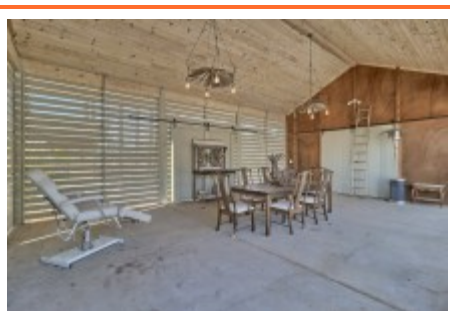

NextHome
SPECIALISTS

**3565 Wessinger Rd
Chapin,, SC 29036**

Virtual Tour:
<https://tours.look2homes.com/index/20214>

Terri Scheper
Office Phone: 803-600-4485
Cell Phone: 803-600-4485
terrinxthome@gmail.com
<http://www.29036info.com>