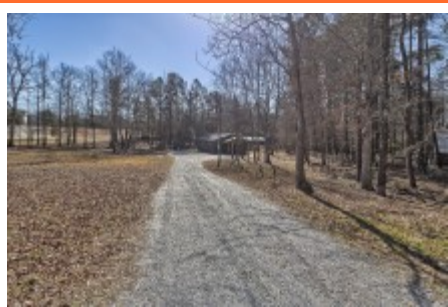

NextHome
SPECIALISTS

**505 Lake Shore Dr
Chapin,, SC 29036**

Virtual Tour:
<https://tours.look2homes.com/index/20213>

Terri Scheper
Office Phone: 803-600-4485
Cell Phone: 803-600-4485
terrinxthome@gmail.com
<http://www.29036info.com>