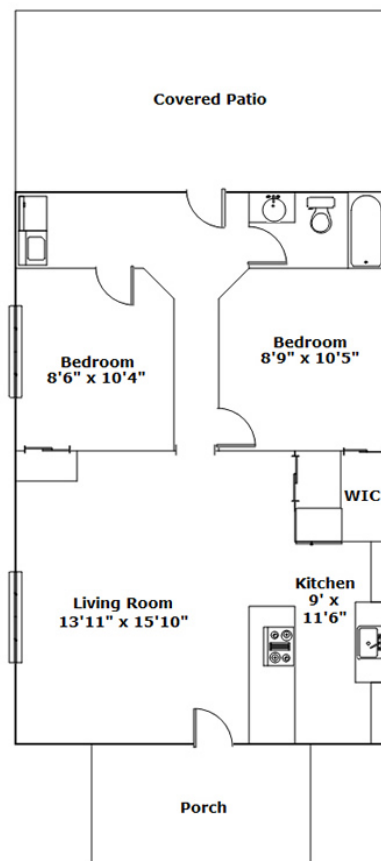

Information is deemed reliable but not guaranteed!

Virtual Tour:

<https://tours.look2homes.com/index/20213>

Terri Scheper

Office Phone: 803-600-4485

Cell Phone: 803-600-4485

terrinxthome@gmail.com

<http://www.29036info.com>