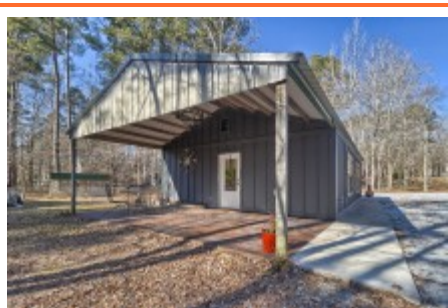

NextHome
SPECIALISTS

**505 Lake Shore Dr
Chapin,, SC 29036**

Virtual Tour:
<https://tours.look2homes.com/index/20213>

Terri Scheper
Office Phone: 803-600-4485
Cell Phone: 803-600-4485
terrinxthome@gmail.com
<http://www.29036info.com>