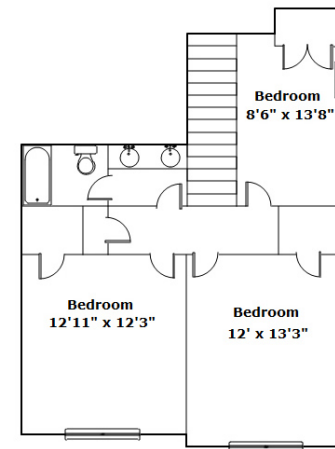

**kw**  
KELLERWILLIAMS.

519 Slices Way  
Chapin,, SC 29036

Virtual Tour:

<https://tours.look2homes.com/index/20188>

**Michelle Sligh-Peters**

Cell Phone: 803-477-0200

michelle@keystoneblueteam.com

Information is deemed reliable but not guaranteed!