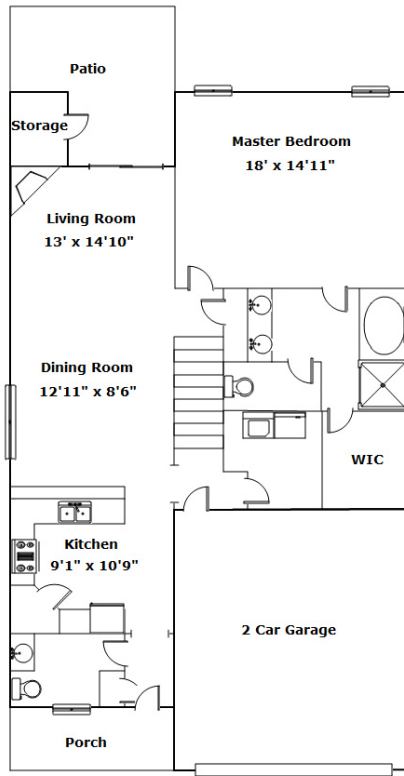

**kw**  
KELLERWILLIAMS.

519 Slices Way  
Chapin,, SC 29036

Virtual Tour:

<https://tours.look2homes.com/index/20188>

**Michelle Sligh-Peters**

Cell Phone: 803-477-0200

michelle@keystoneblueteam.com

Information is deemed reliable but not guaranteed!