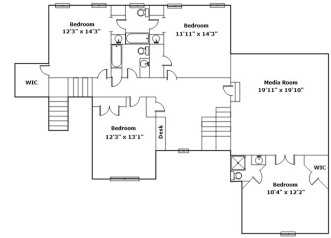

565 Charles Ct - Lexington, SC 29072