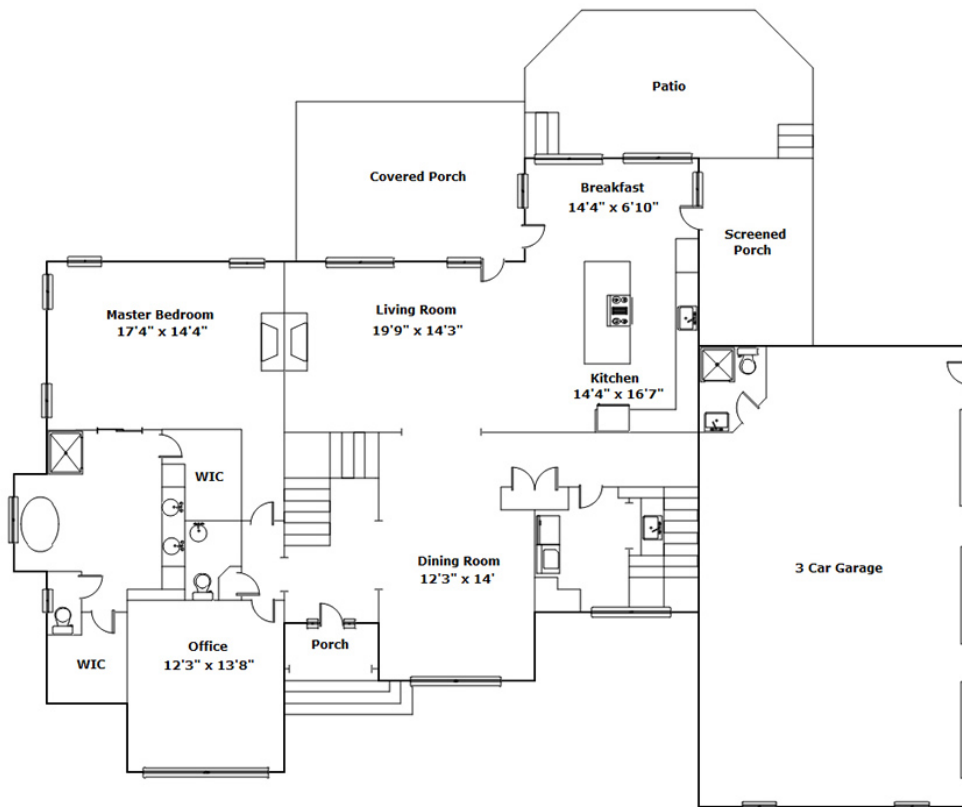

565 Charles Ct - Lexington, SC 29072

Drawn by: Look2 Homes Columbia

View this floor plan online at
<https://tours.look2homes.com/index/20173>

Emily Smith

Office Phone: 803-356-0424

Cell Phone: 803-603-3670

emilysmith110312@yahoo.com

<http://www.thesmithsellsc.com/>

Information is deemed reliable but not guaranteed!

RE/MAX
Southern Collection